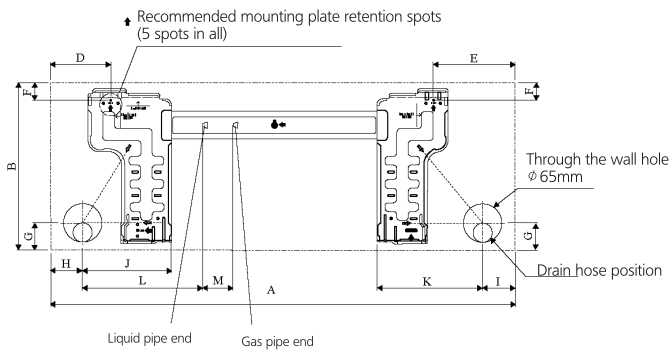

Installation plate ATXN25-35NV1B9

Alternative installation plate ATXN25-35NV1B9

Installation plate ATXN50-60NV1B9

Model	Dimension													
		A	B	C	D	E	F	G	H	I	J	K	L	M
ATXN25-35NV1B9 Installation plate		859	288	209	166	184	42	46	55	56	154	182	263	52
ATXN25-35NV1B9 Alternative installation plate		859	288	209	104	141	30	46	55	56	153	181	207	52
ATXN50-60NV1B9 Installation plate		1124	310	237	190	173	61	40	45	48	91	219	580	45