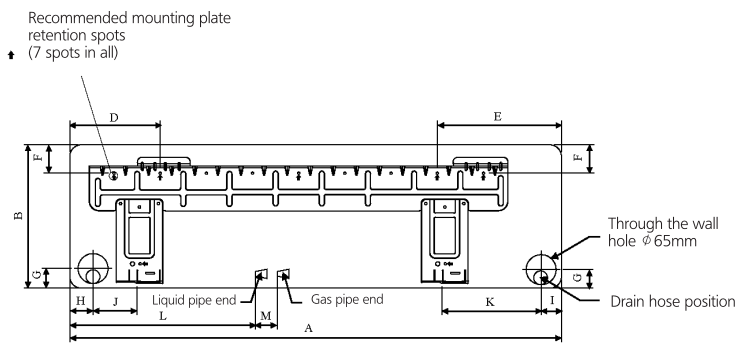

Installation plate ATXN25-35NV1B9

Alternative installation plate ATXN25-35NV1B9

Installation plate ATXN50-60NV1B9

Model	Dimension													
		A	B	C	D	E	F	G	H	I	J	K	L	M
ATXN25-35NV1B9 Installation plate		859	288	209	166	184	42	46	55	56	154	182	263	52
ATXN25-35NV1B9 Alternative installation plate		859	288	209	104	141	30	46	55	56	153	181	207	52
ATXN50-60NV1B9 Installation plate		1124	310	237	190	173	61	40	45	48	91	219	580	45