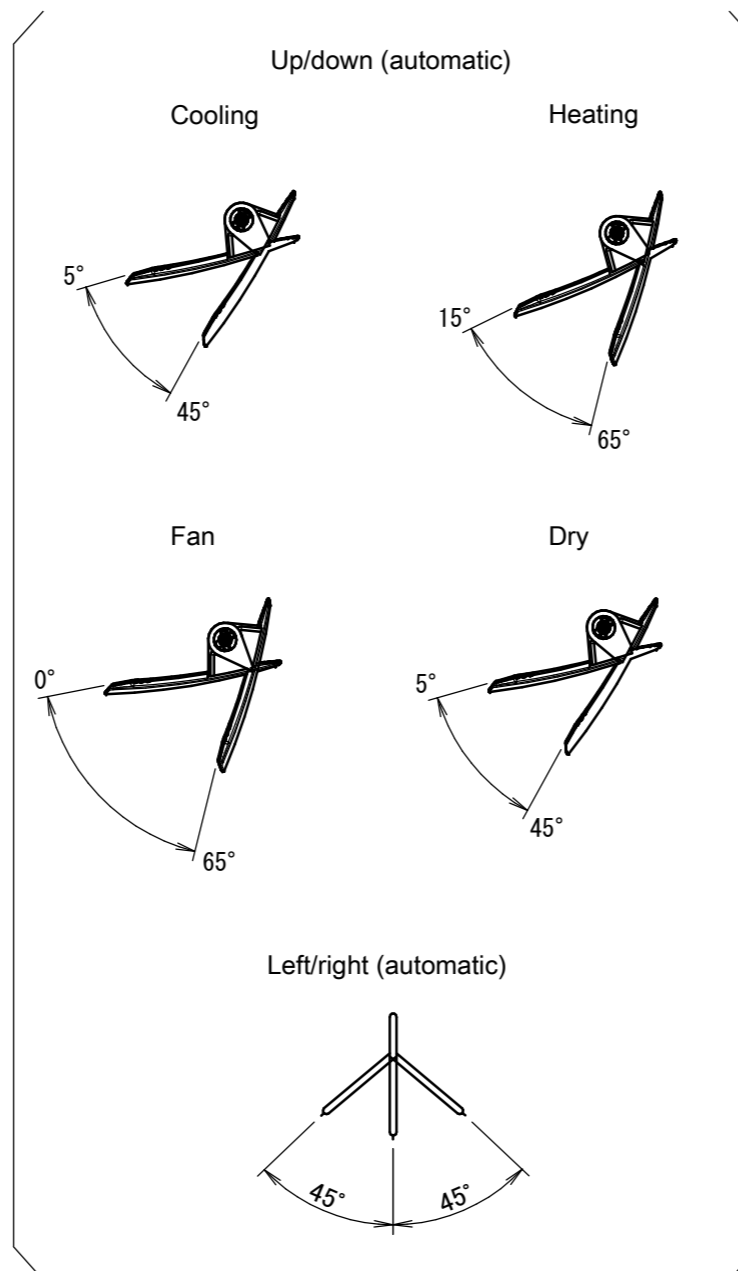

Required space for service and ventilation

Drain hose
Inside diameter: 14mm
Outside diameter: 16mm
Connecting part
The length of the connection hose outside the unit is 470mm.

Liquid pipe
Ø6.4mm CuT
The length of the pipe outside the unit is 410mm.

Gas pipe
Ø9.5mm CuT
The length of the pipe outside the unit is 360mm.

Wireless remote control
(ARC466A33)

Blade angle

Notes
1. The → mark shows the piping direction.

Standard location of holes in the wall