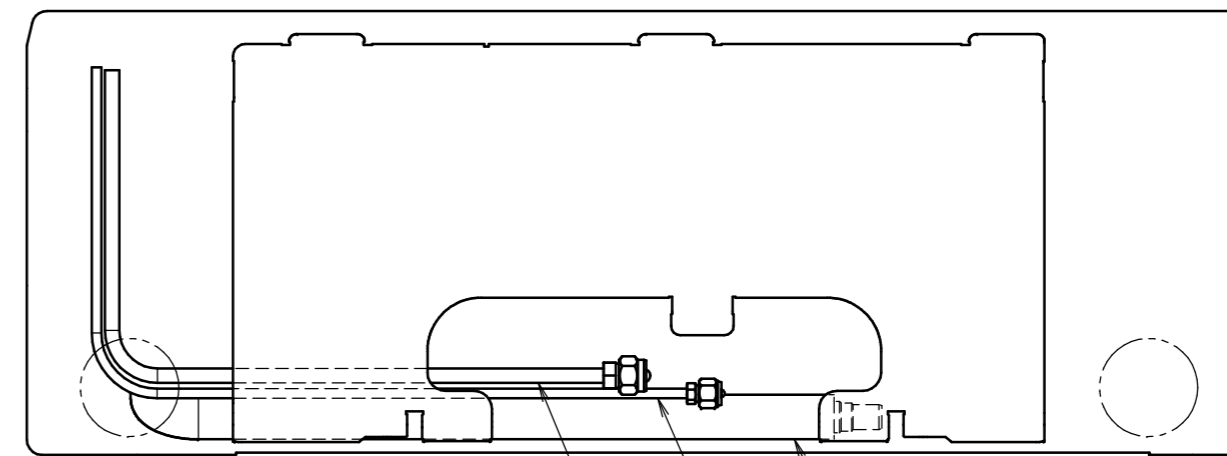

Required space for service and ventilation

Drain hose
Inside diameter: 14mm
Outside diameter: 16mm
Connecting part
The length of the connection hose outside the unit is 470mm.

Liquid pipe
Ø6.4mm CuT
The length of the pipe outside the unit is 410mm.

Gas pipe
Ø9.5mm CuT
The length of the pipe outside the unit is 360mm.

Wireless remote control
(ARC466A33)

Blade angle

Notes
1. The → mark shows the piping direction.

Standard location of holes in the wall