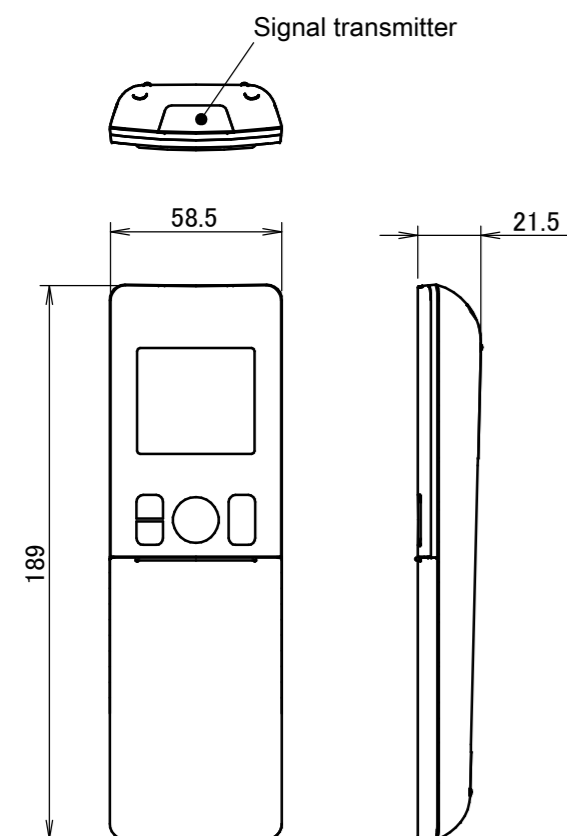

Required space for service and ventilation

Drain hose
Inside diameter: 14mm
Outside diameter: 16mm
Connecting part
The length of the connection hose outside the unit is 470mm.

Liquid pipe
Ø6.4mm CuT
The length of the pipe outside the unit is 410mm.

Gas pipe
Ø9.5mm CuT
The length of the pipe outside the unit is 360mm.

Wireless remote control
(ARC466A33)

Blade angle

Notes
1. The → mark shows the piping direction.

Standard location of holes in the wall