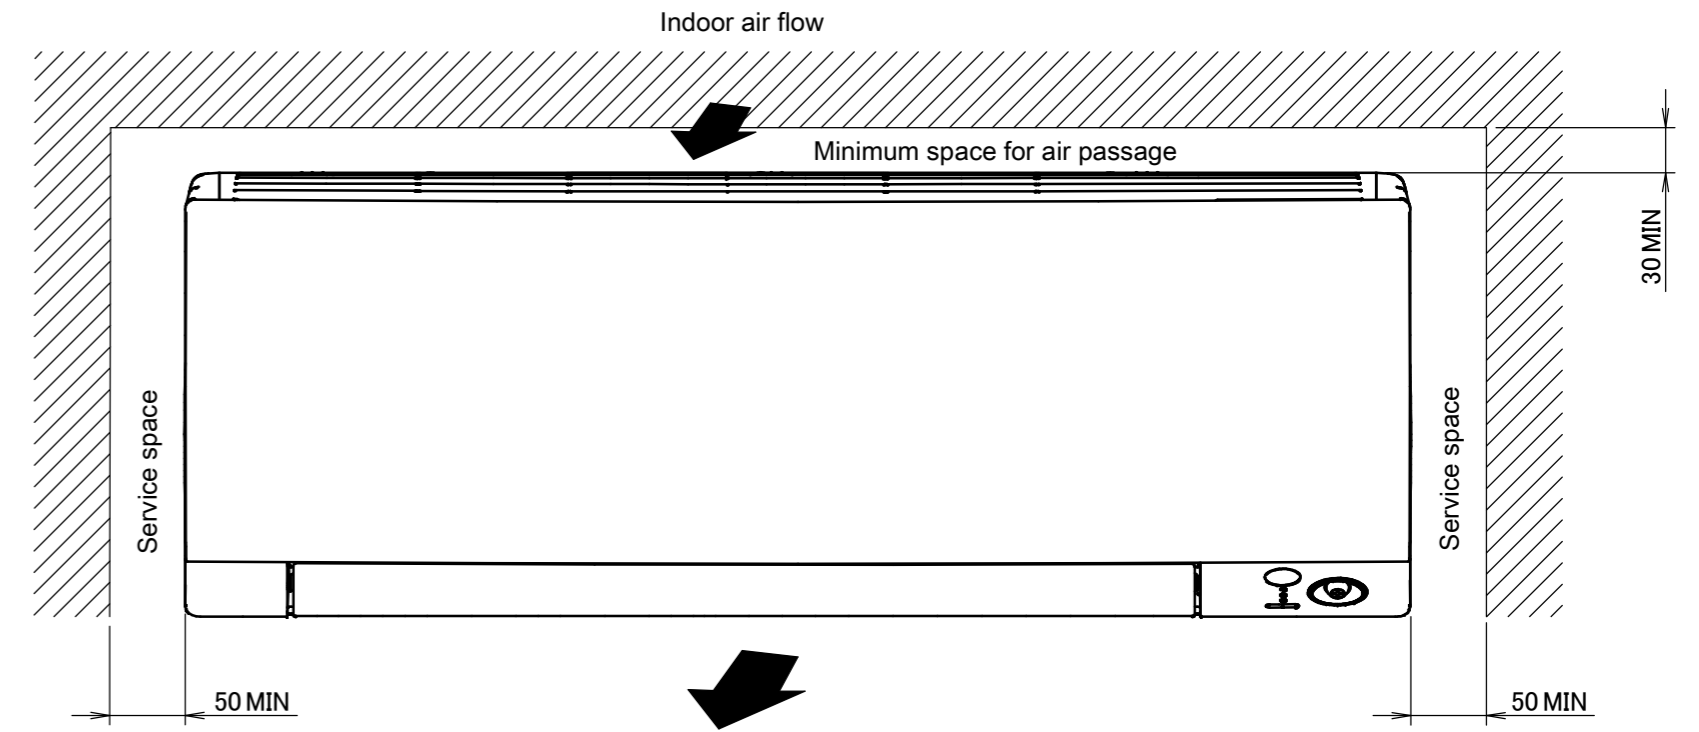

Required space for service and ventilation

Drain hose
Inside diameter: 14mm
Outside diameter: 16mm
Connecting part
The length of the connection hose outside the unit is 470mm.

Liquid pipe
Ø6.4mm CuT
The length of the pipe outside the unit is 410mm.

Gas pipe
Ø9.5mm CuT
The length of the pipe outside the unit is 360mm.

Wireless remote control
(ARC466A33)

Blade angle

Notes
1. The → mark shows the piping direction.

Standard location of holes in the wall