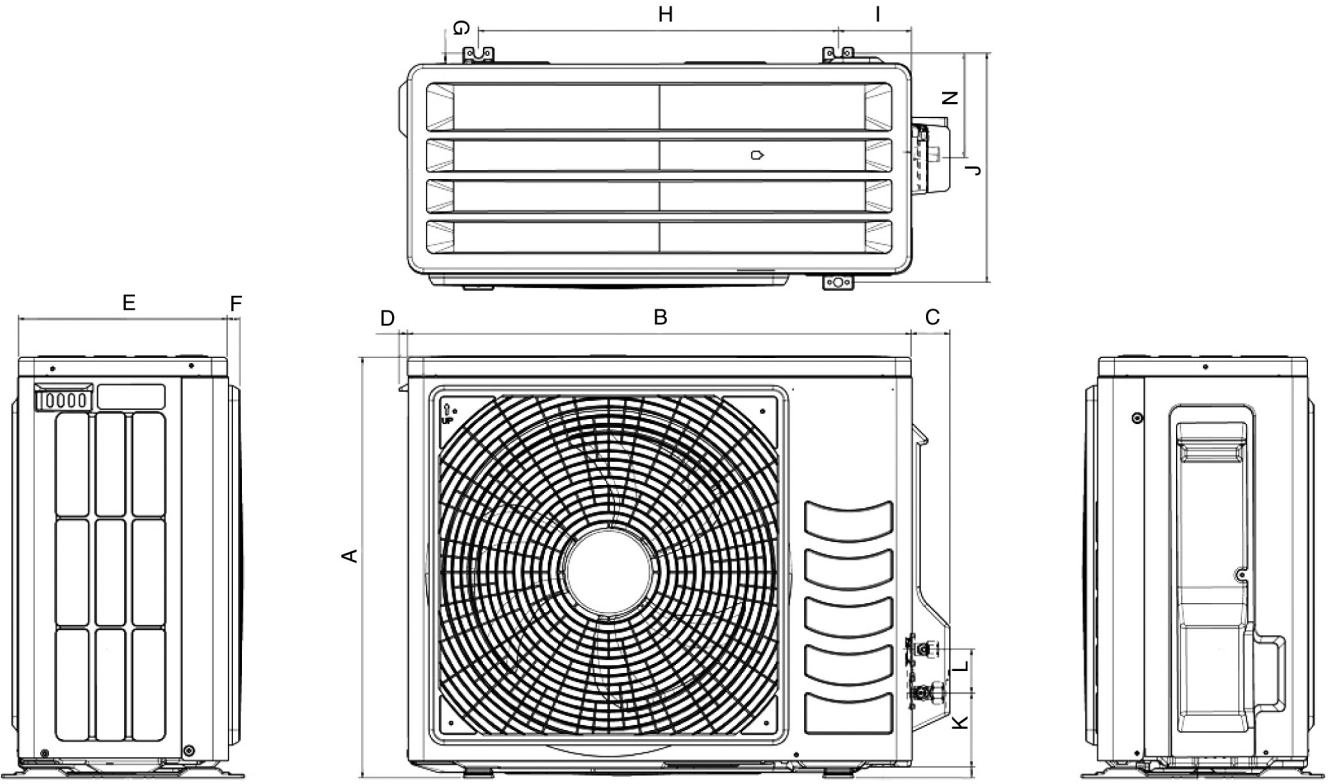

ARXN25-35L

All dimensions are in mm

Model	Dimension															
	A	B	C	D	E	F	G	H	I	J	K	L	M	N		
ARXN25/35L	550	658	51	11	273	16	14	470	96	299	94	60	14	133		