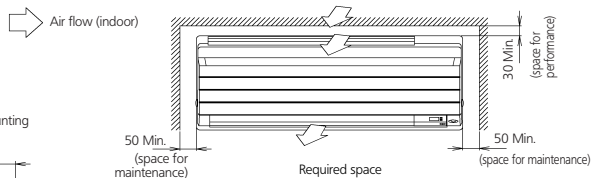

ATXS20-35E

unit (mm)

Infrared remote control

(ARC433B61)