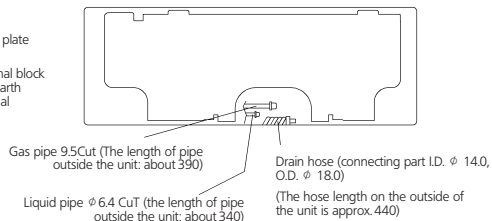

ATXS20-35E

unit (mm)

Infrared remote control

(ARC433B61)