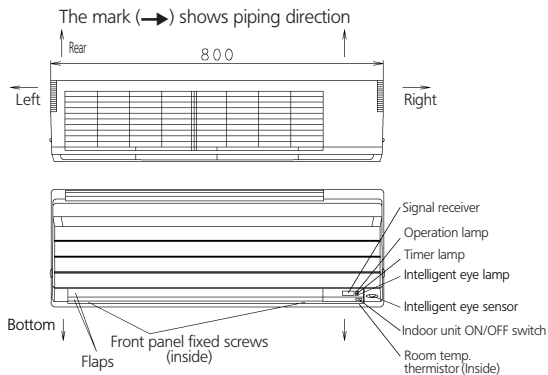

ATXS20-35E

unit (mm)

Infrared remote control

(ARC433B61)