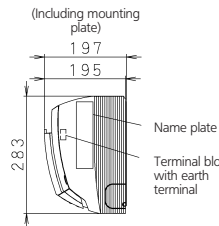

ATXS20-35E

unit (mm)

Infrared remote control

(ARC433B61)