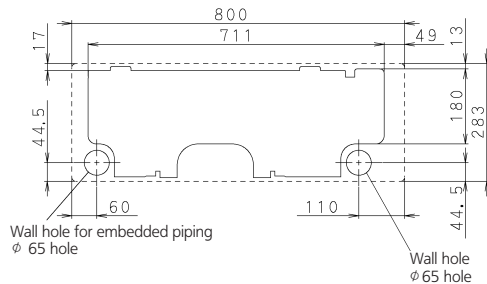

ATXS50E

unit (mm)

Infrared remote control

(ARC433B61)

Standard locations of wall holes