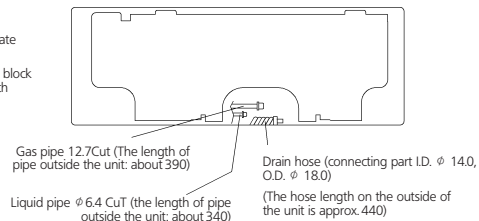

ATXS50E

unit (mm)

Infrared remote control

(ARC433B61)

Standard locations of wall holes