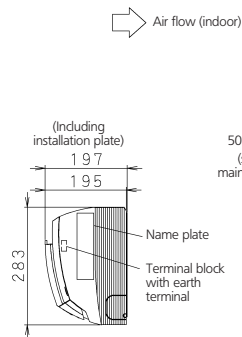

ATXS50E

unit (mm)

Infrared remote control

(ARC433B61)

Standard locations of wall holes