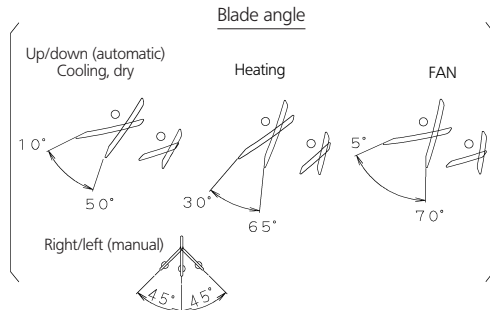

ATXS50E

unit (mm)

Infrared remote control

(ARC433B61)

Standard locations of wall holes