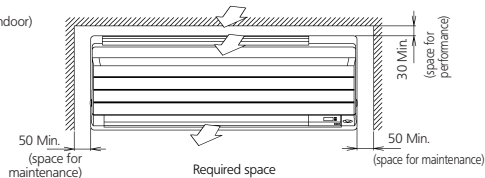

ATXS50E

unit (mm)

Infrared remote control

(ARC433B61)

Standard locations of wall holes