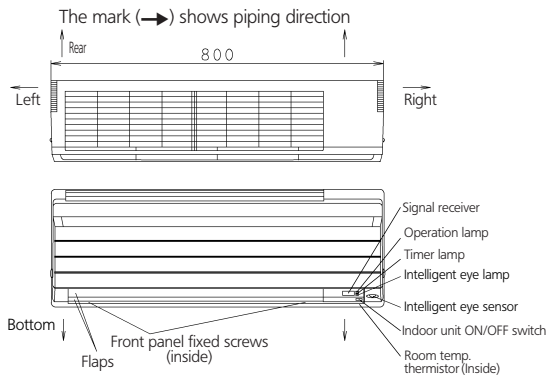

ATXS50E

unit (mm)

Infrared remote control

(ARC433B61)

Standard locations of wall holes