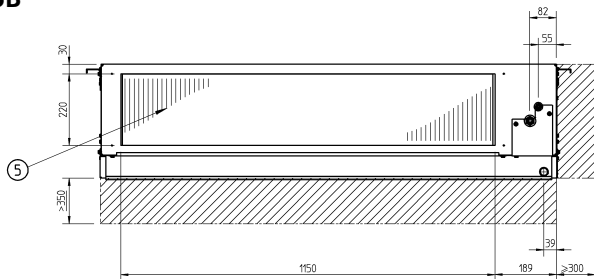

FDQ125B

unit (mm)

View A

- ① Power supply intake
- ② Drain connection ϕ 25 O.D.
- ③ Gas pipe connection single union joint 5/8" or 15,9 mm
- ④ Liquid pipe connection single union joint 3/8" or 9,52 mm
- ⑤ Filter