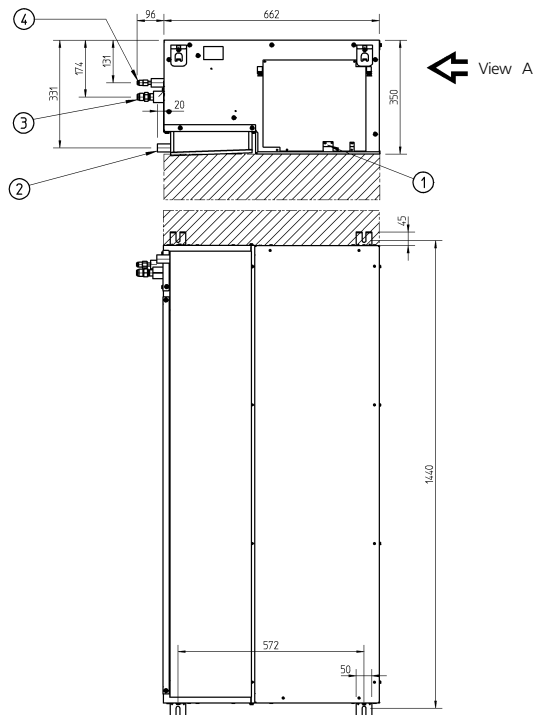

FDQ125B

unit (mm)

View A

- ① Power supply intake
- ② Drain connection ϕ 25 O.D.
- ③ Gas pipe connection single union joint 5/8" or 15,9 mm
- ④ Liquid pipe connection single union joint 3/8" or 9,52 mm
- ⑤ Filter

Notes:

 : Service space