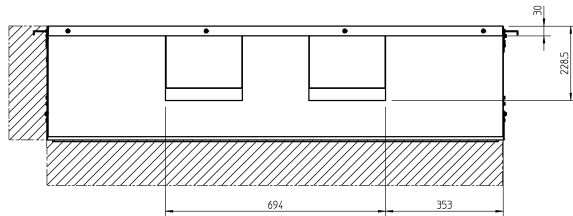

FDQ125B

unit (mm)

View A

- ① Power supply intake
- ② Drain connection ϕ 25 O.D.
- ③ Gas pipe connection single union joint 5/8" or 15,9 mm
- ④ Liquid pipe connection single union joint 3/8" or 9,52 mm
- ⑤ Filter

Notes:

 : Service space