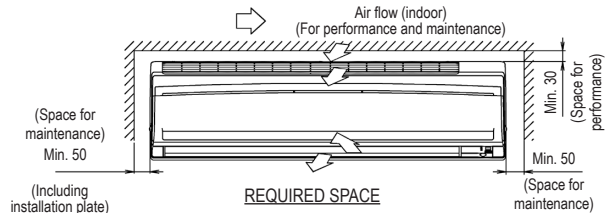

Infrared remote control (ARC433B70)

BLADE ANGLES

(Including installation plate)