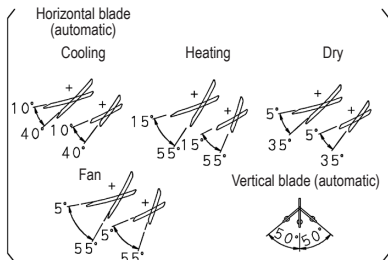

Infrared remote control (ARC433B70)

BLADE ANGLES

(Including installation plate)