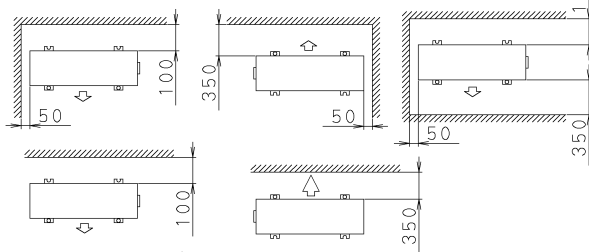

RXS50J

Drain outlet
(I.D. ϕ 15.9 hose for connection)

Minimum space for air passage

Wall height on air outlet side =
less than 1200

In case of removing stop valve cover