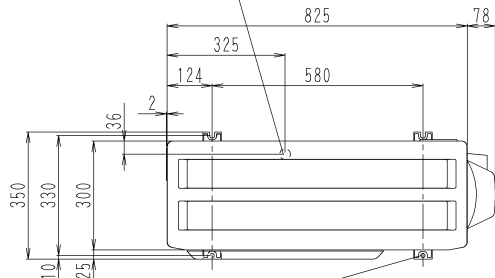

RXS50J

Drain outlet
(I.D. ϕ 15.9 hose for connection)

Minimum space for air passage

Wall height on air outlet side =
less than 1200

In case of removing stop valve cover