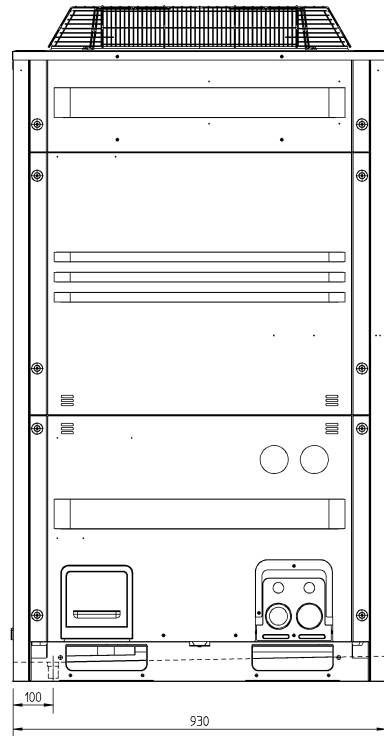

RZQ200-250C

NOTES

1 Central drain pan kit KWC26B280