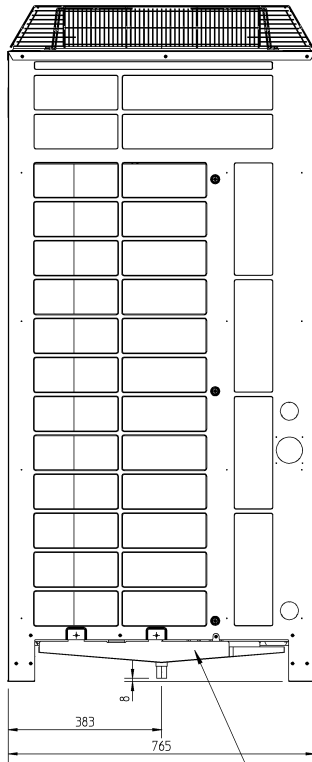

RZQ200-250C

NOTES

1 Central drain pan kit KWC26B280