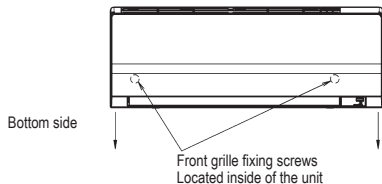

FTX20-35KV

The $\cdot \rightarrow$ mark shows the piping direction.

Required space for service and ventilation

Drain hose
I.D. \varnothing 14mm
O.D. \varnothing 16mm
Connecting part
Outside length about 470mm

Liquid pipe
 \varnothing 6.4mm CuT
Outside length about 410mm

Gas pipe
 \varnothing 9.5mm CuT
Outside length about 360mm

Blade angle

Up/down (automatic)

Cooling

Dry

Fan

Heating