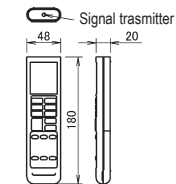

FTX20-35KV

The $\cdot \rightarrow$ mark shows the piping direction.

Required space for service and ventilation

Drain hose
I.D. \varnothing 14mm
O.D. \varnothing 16mm
Connecting part
Outside length about 470mm

Liquid pipe
 \varnothing 6.4mm CuT
Outside length about 410mm

Gas pipe
 \varnothing 9.5mm CuT
Outside length about 360mm

Blade angle

Up/down (automatic)

Cooling

Dry

Fan

Heating

Left/right (manual)

Infrared remote control
(ARC480A11)

Standard location of holes in the wall

3D095753A