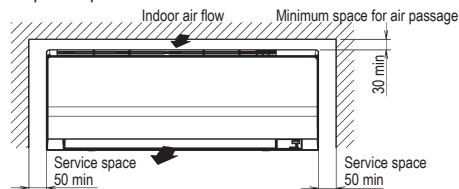

FTX20-35KV

The $\cdot \rightarrow$ mark shows the piping direction.

Required space for service and ventilation

Drain hose
I.D. \varnothing 14mm
O.D. \varnothing 16mm
Connecting part
Outside length about 470mm

Liquid pipe
 \varnothing 6.4mm CuT
Outside length about 410mm

Gas pipe
 \varnothing 9.5mm CuT
Outside length about 360mm

Blade angle

Up/down (automatic)

Cooling

Dry

Fan

Heating