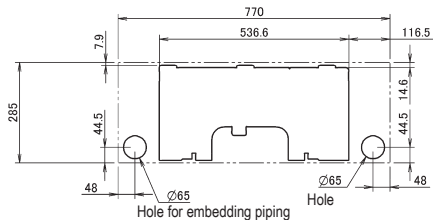

FTX20-35KV

The $\cdot \rightarrow$ mark shows the piping direction.

Required space for service and ventilation

Drain hose
I.D. \varnothing 14mm
O.D. \varnothing 16mm
Connecting part
Outside length about 470mm

Liquid pipe
 \varnothing 6.4mm CuT
Outside length about 410mm

Gas pipe
 \varnothing 9.5mm CuT
Outside length about 360mm

Blade angle

Up/down (automatic)

Cooling

Dry

Fan

Heating

Left/right (manual)

Infrared remote control
(ARC480A11)

Standard location of holes in the wall

3D095753A