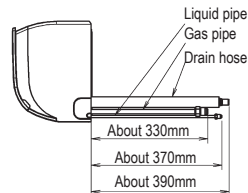

FTX20-35KV

The $\cdot \rightarrow$ mark shows the piping direction.

Required space for service and ventilation

Drain hose
I.D. \varnothing 14mm
O.D. \varnothing 16mm
Connecting part
Outside length about 470mm

Liquid pipe
 \varnothing 6.4mm CuT
Outside length about 410mm

Gas pipe
 \varnothing 9.5mm CuT
Outside length about 360mm

Blade angle

Up/down (automatic)

Cooling

Dry

Fan

Heating