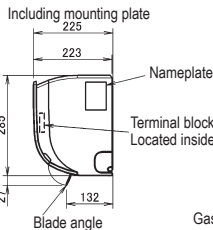

FTX20-35KV

The $\cdot \rightarrow$ mark shows the piping direction.

Required space for service and ventilation

Drain hose
I.D. \varnothing 14mm
O.D. \varnothing 16mm
Connecting part
Outside length about 470mm

Liquid pipe
 \varnothing 6.4mm CuT
Outside length about 410mm

Gas pipe
 \varnothing 9.5mm CuT
Outside length about 360mm

Blade angle

Up/down (automatic)

Cooling

Dry

Fan

Heating

Left/right (manual)

Infrared remote control
(ARC480A11)

Standard location of holes in the wall

3D095753A