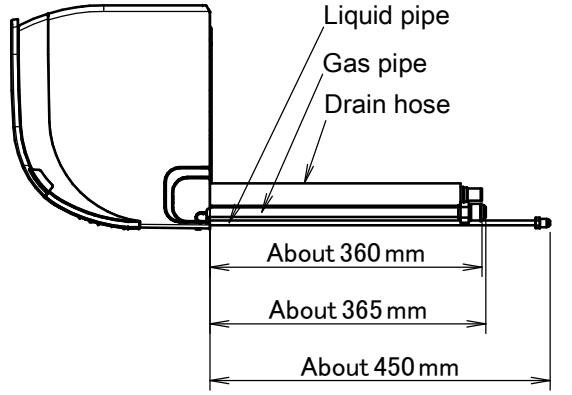

FTX50-71KV

The → mark shows the piping direction.

Required space for service and ventilation

Wireless remote control (ARC480A11)

Blade angle

Standard location of holes in the wall