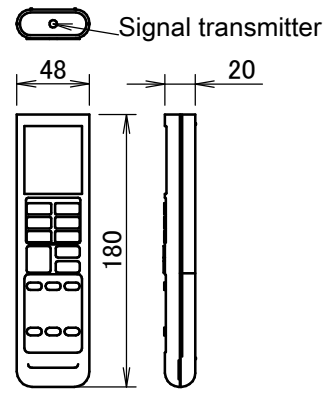

FTX50-71KV

The → mark shows the piping direction.

Required space for service and ventilation

Wireless remote control (ARC480A11)

Blade angle

Standard location of holes in the wall