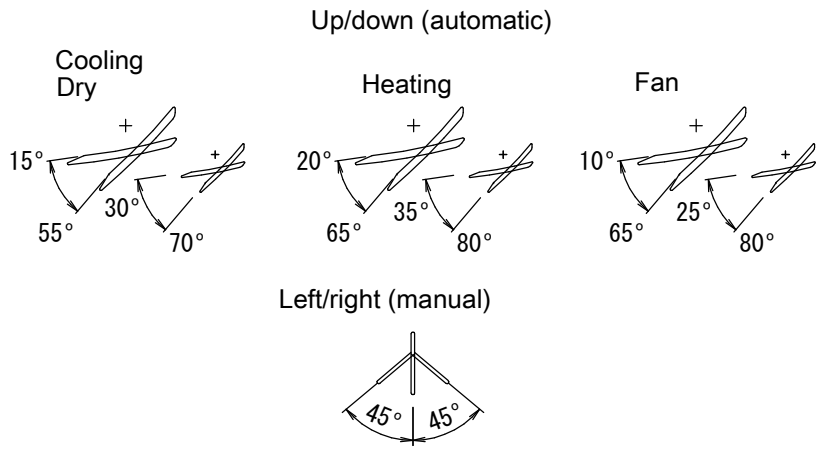

FTX50-71KV

The → mark shows the piping direction.

Required space for service and ventilation

Wireless remote control (ARC480A11)

Blade angle

Standard location of holes in the wall