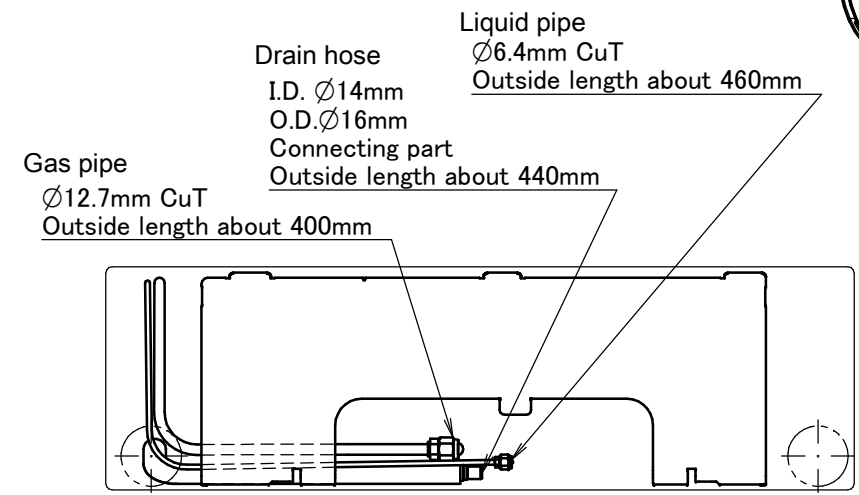

FTX50-71KV

The → mark shows the piping direction.

Required space for service and ventilation

Wireless remote control (ARC480A11)

Blade angle

Standard location of holes in the wall