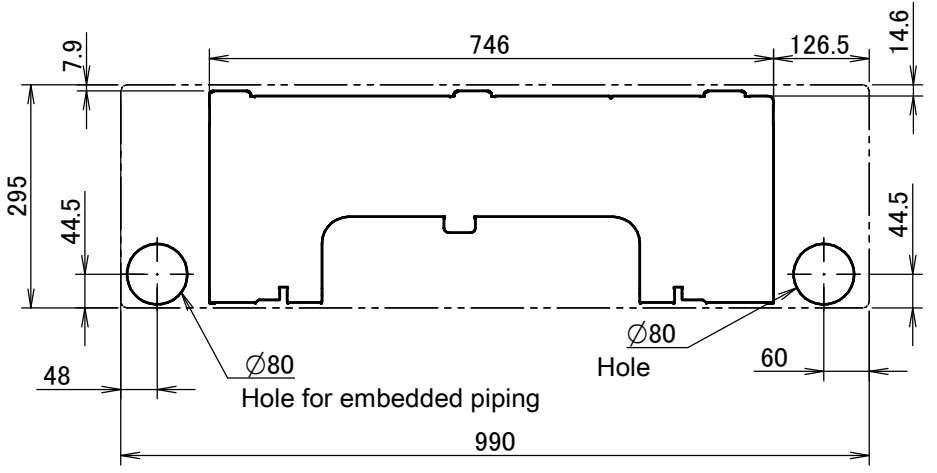

FTX50-71KV

The → mark shows the piping direction.

Required space for service and ventilation

Wireless remote control (ARC480A11)

Blade angle

Standard location of holes in the wall