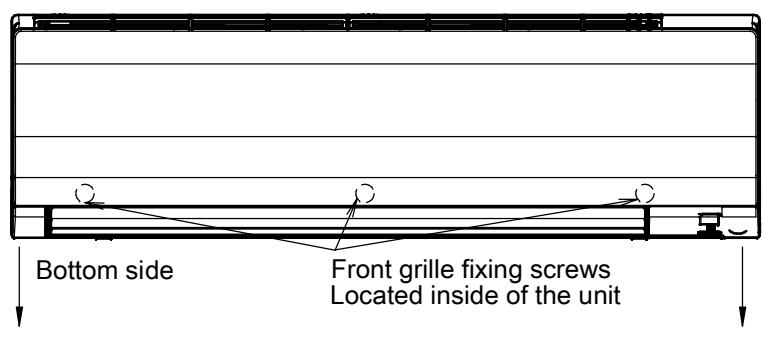

FTX50-71KV

The → mark shows the piping direction.

Required space for service and ventilation

Wireless remote control (ARC480A11)

Blade angle

Standard location of holes in the wall