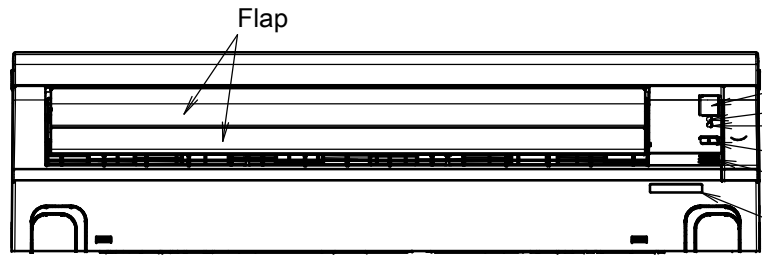

FTX50-71KV

The → mark shows the piping direction.

Required space for service and ventilation

Wireless remote control (ARC480A11)

Blade angle

Standard location of holes in the wall