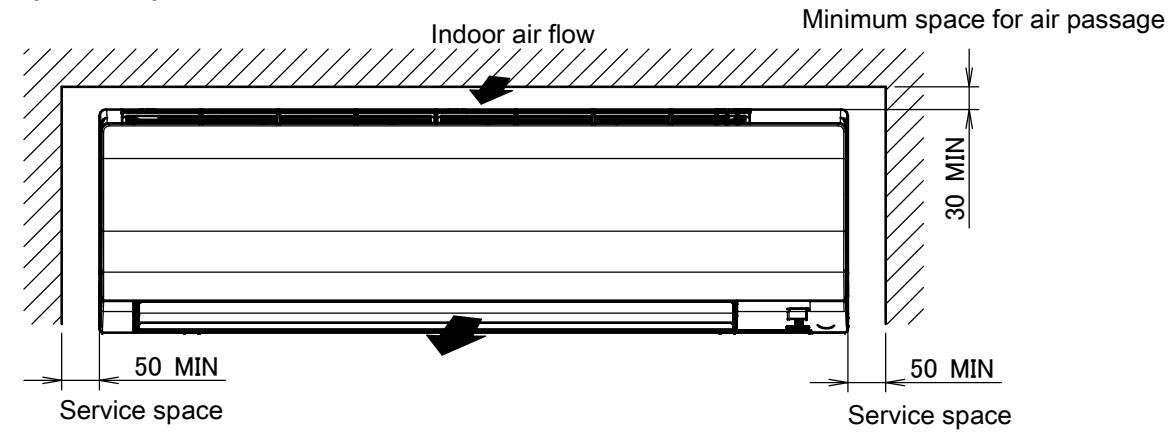

FTX50-71KV

The → mark shows the piping direction.

Required space for service and ventilation

Wireless remote control (ARC480A11)

Blade angle

Standard location of holes in the wall