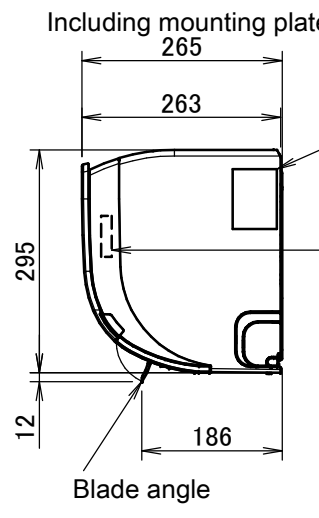

FTX50-71KV

The → mark shows the piping direction.

Required space for service and ventilation

Wireless remote control (ARC480A11)

Blade angle

Standard location of holes in the wall