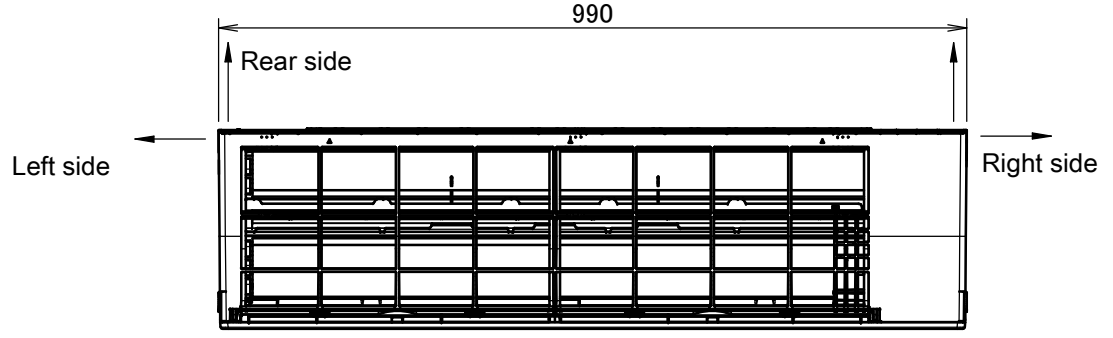

FTX50-71KV

The → mark shows the piping direction.

Required space for service and ventilation

Wireless remote control (ARC480A11)

Blade angle

Standard location of holes in the wall