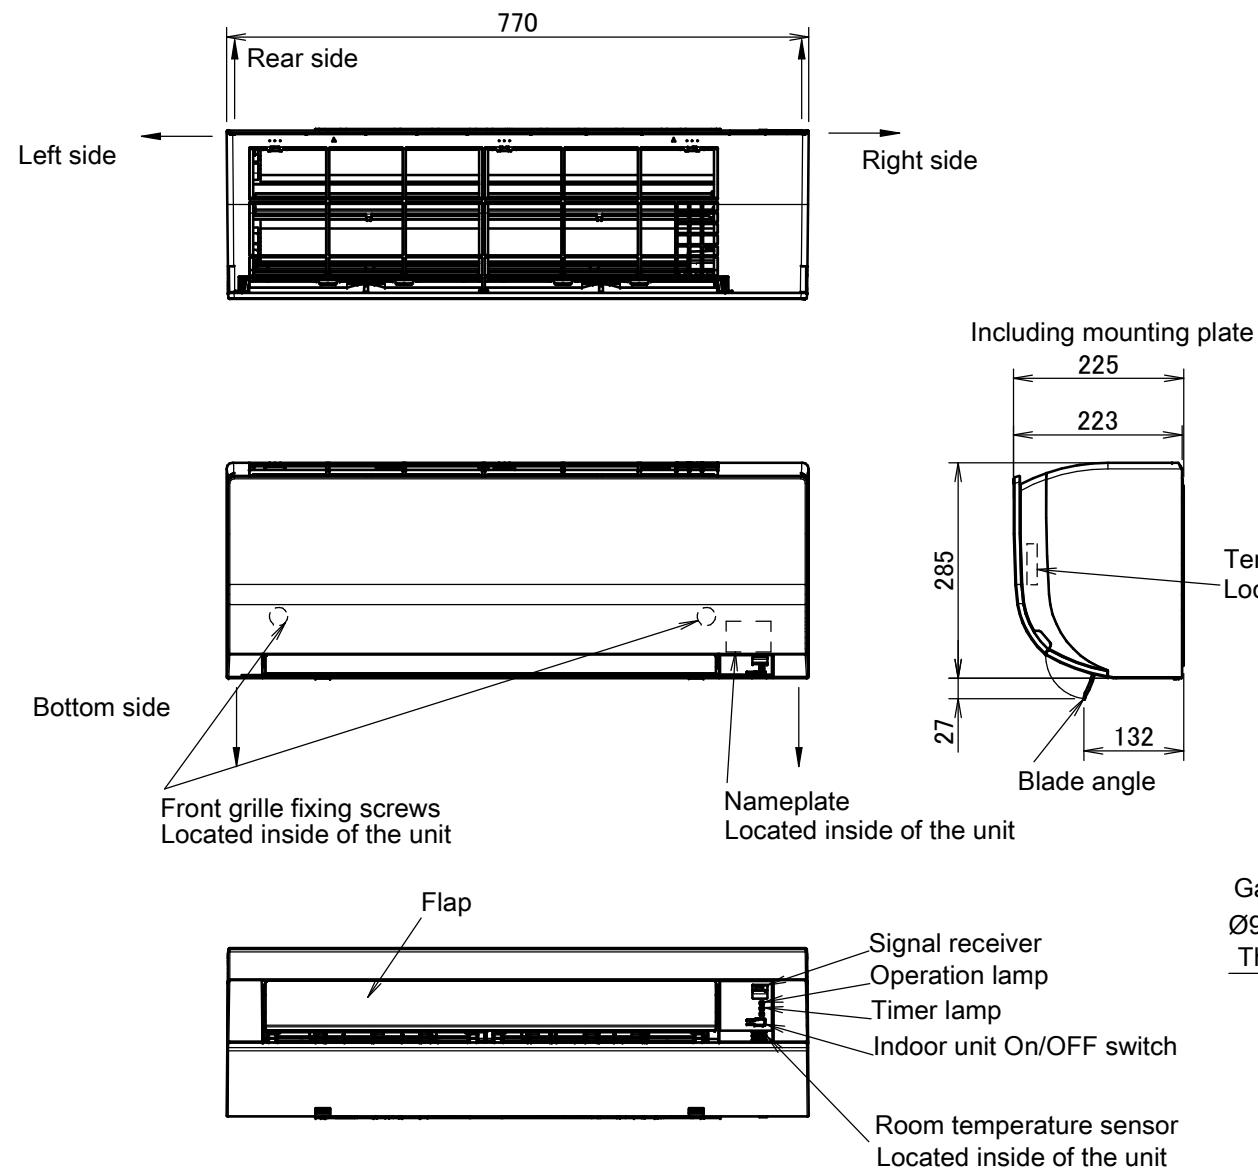

Required space for service and ventilation

The mark shows the piping direction.

Wireless remote control
(ARC480A11)

Blade angle

Standard location of holes in the wall