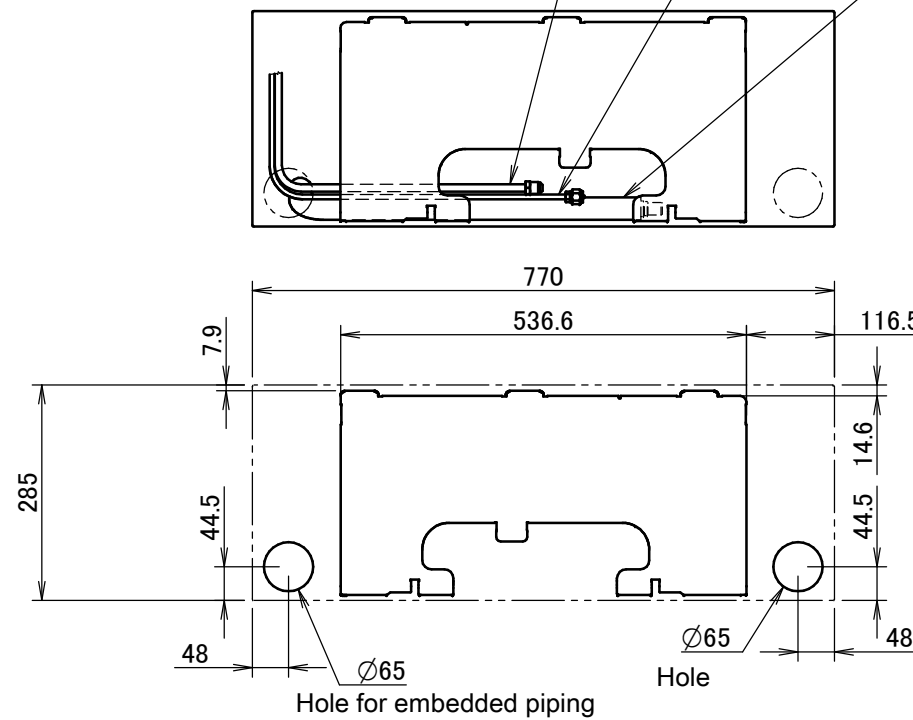

Required space for service and ventilation

The mark shows the piping direction.

Wireless remote control
(ARC480A11)

Blade angle

Standard location of holes in the wall