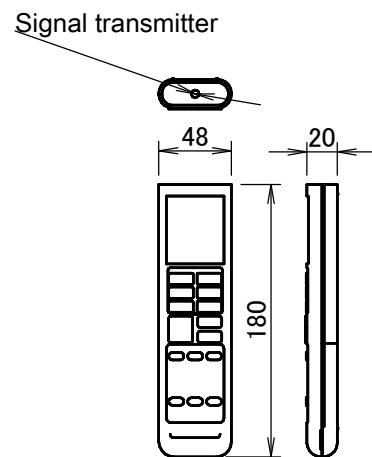

Required space for service and ventilation

The mark shows the piping direction.

Wireless remote control
(ARC480A11)

Blade angle

Standard location of holes in the wall