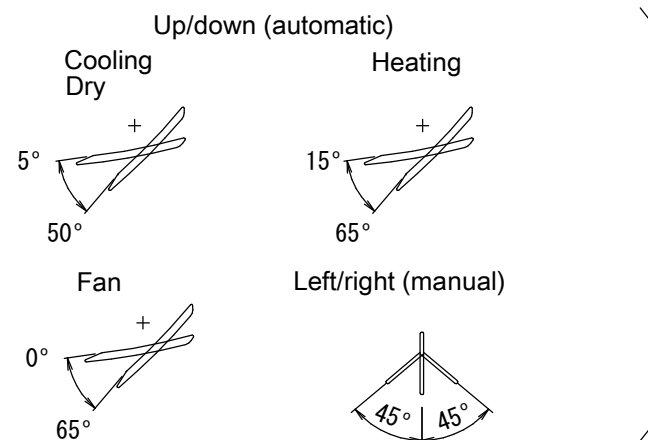

Required space for service and ventilation

The mark shows the piping direction.

Wireless remote control
(ARC480A11)

Blade angle

Standard location of holes in the wall