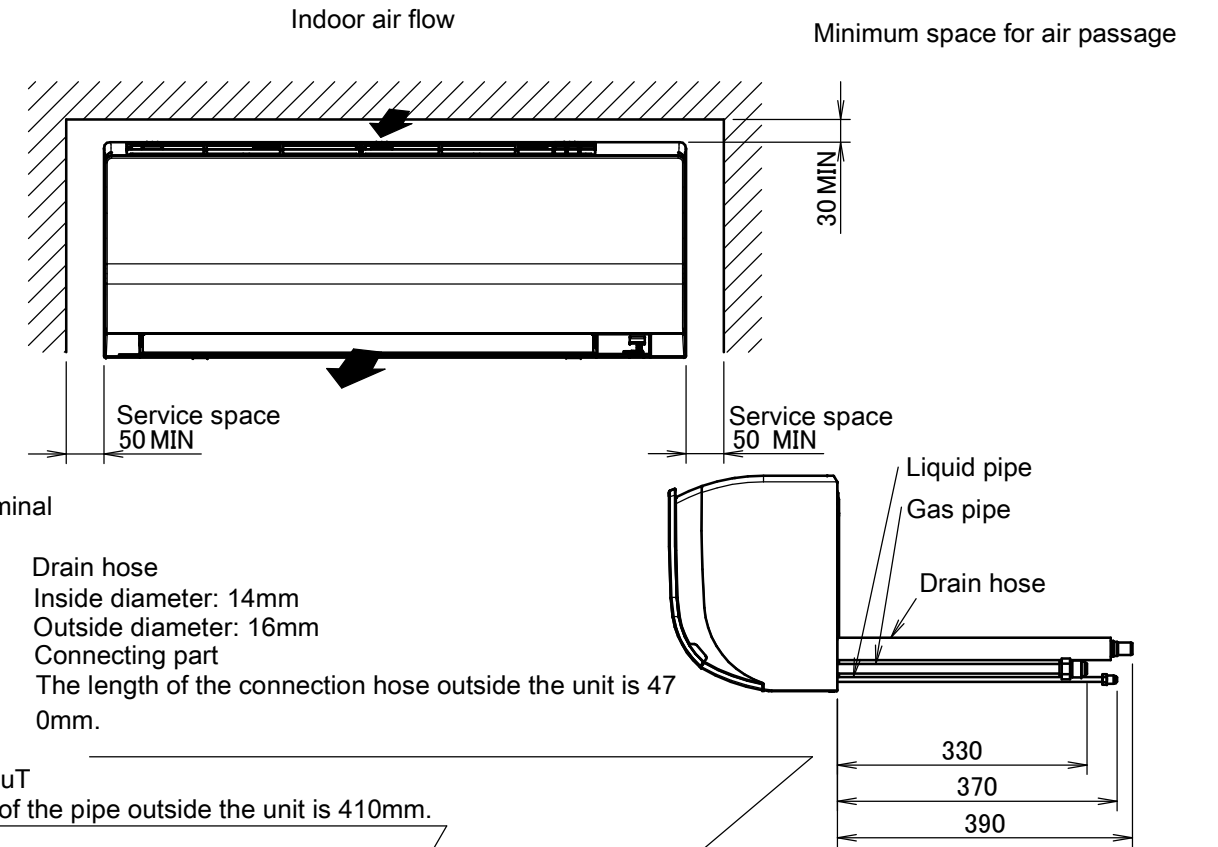

Required space for service and ventilation

The mark shows the piping direction.

Wireless remote control
(ARC480A11)

Blade angle

Standard location of holes in the wall