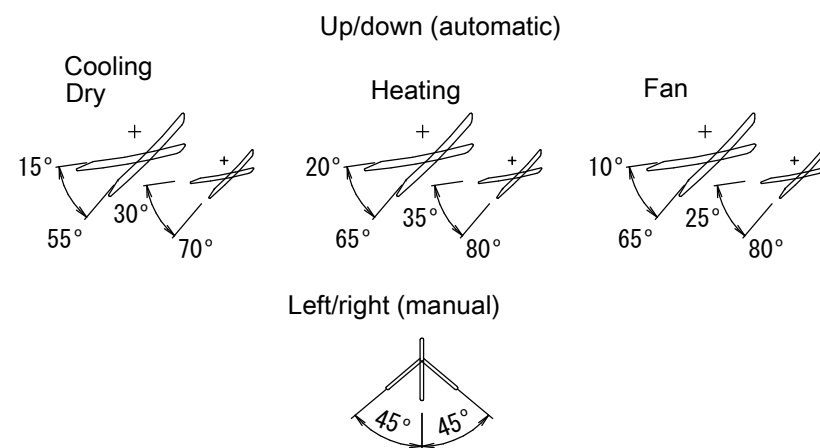

FTXP50-71K3

Required space for service and ventilation

Wireless remote control
(ARC480A11)

Blade angle

3D102959A