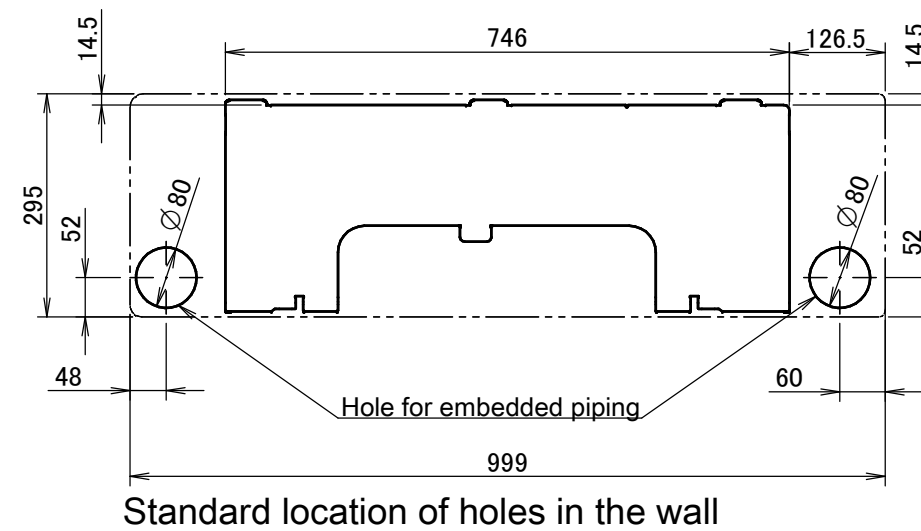

FTXP50-71K3

Required space for service and ventilation

Wireless remote control
(ARC480A11)

Blade angle

3D102959A