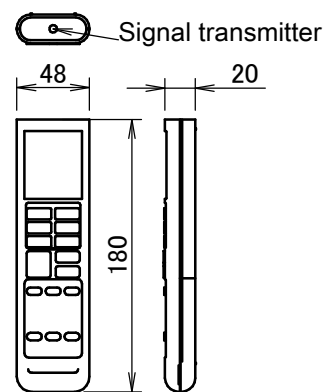

FTXP50-71K3

Required space for service and ventilation

Wireless remote control
(ARC480A11)

Blade angle

3D102959A