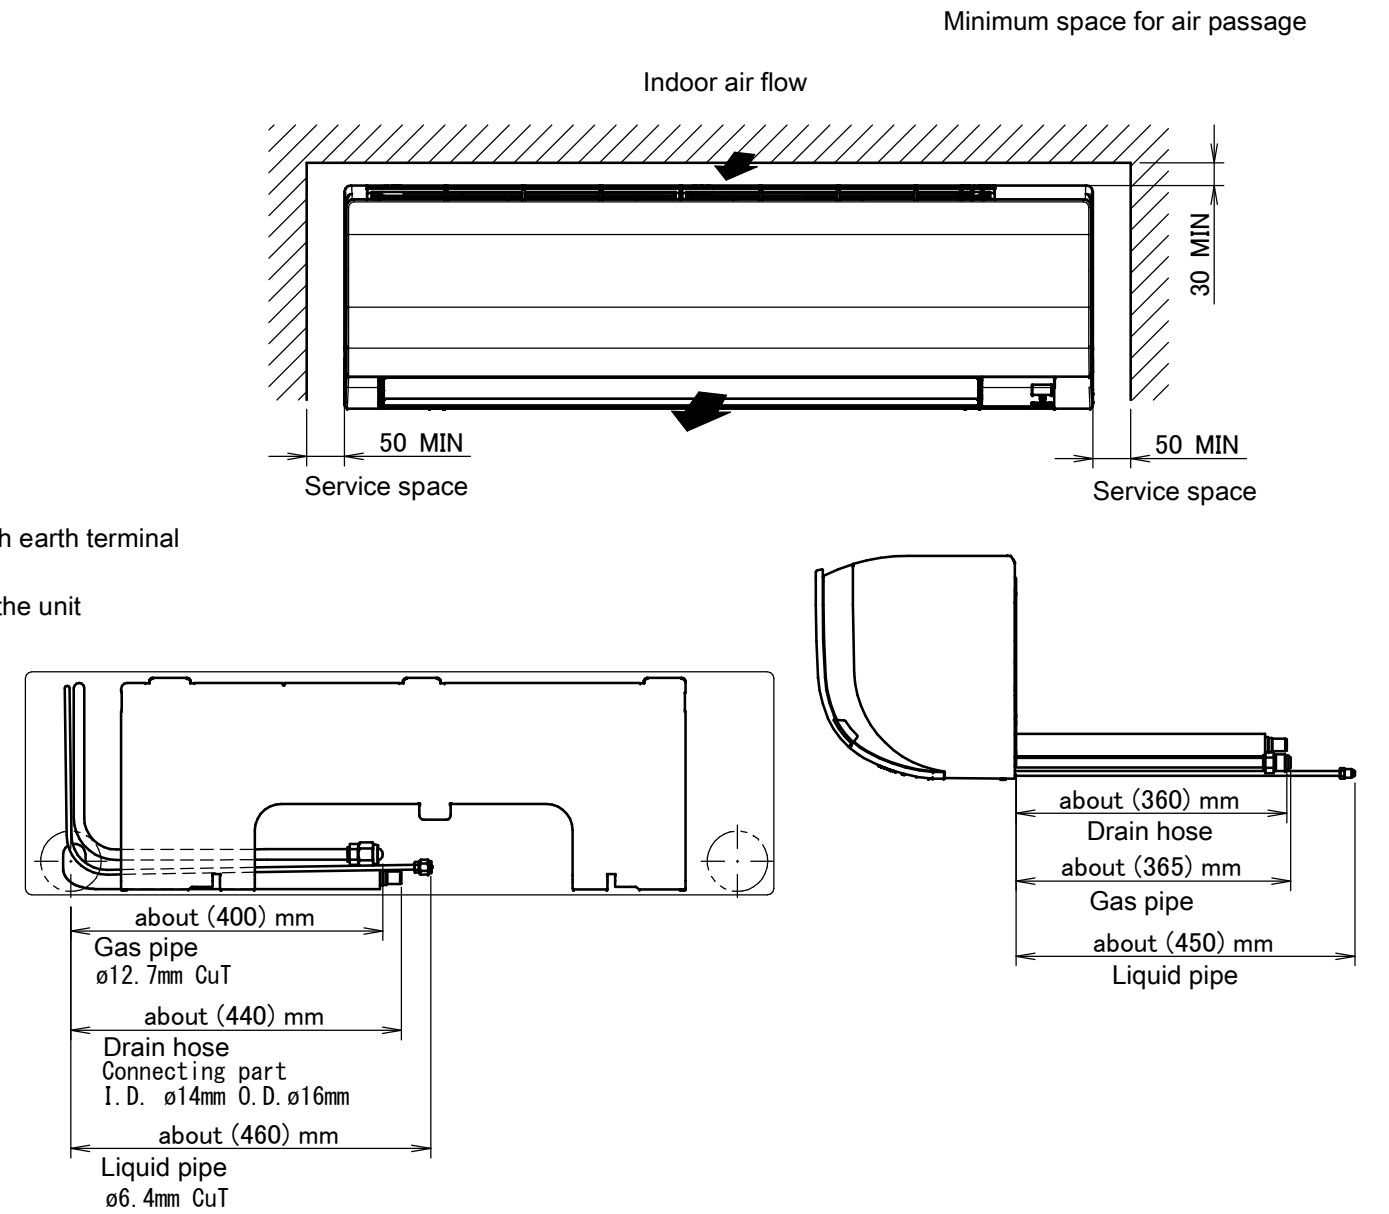

FTXP50-71K3

Required space for service and ventilation

Wireless remote control
(ARC480A11)

Blade angle

3D102959A