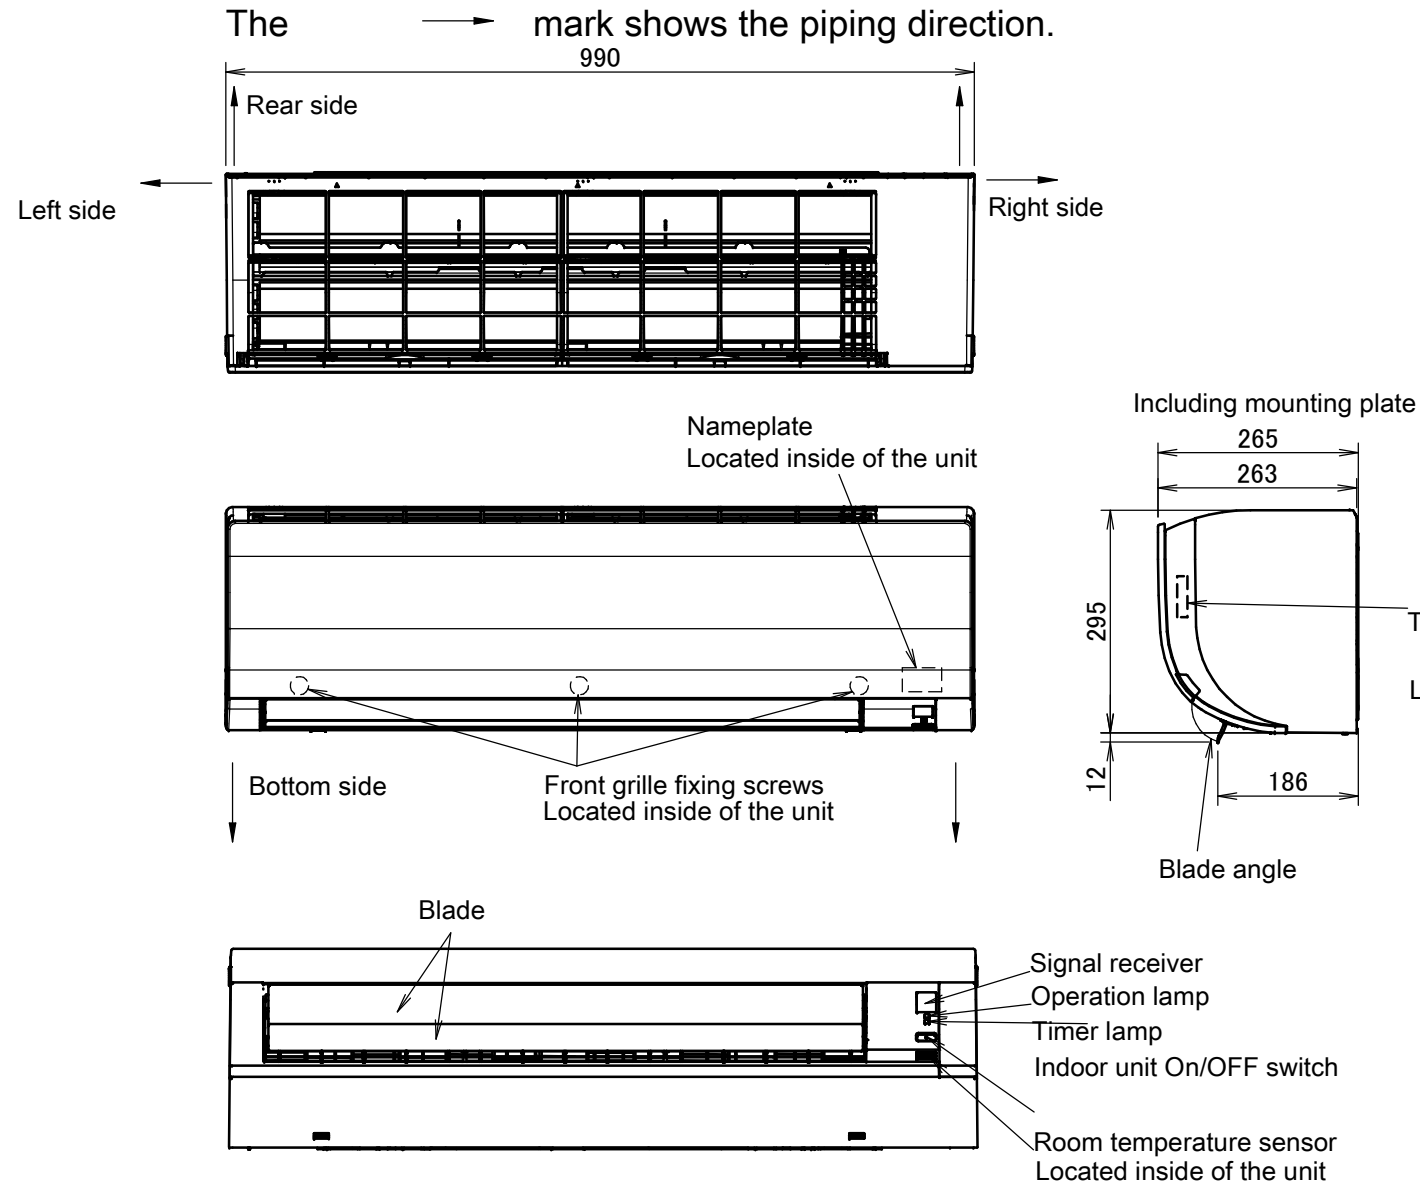

FTXP50-71K3

Required space for service and ventilation

Wireless remote control
(ARC480A11)

Blade angle

3D102959A