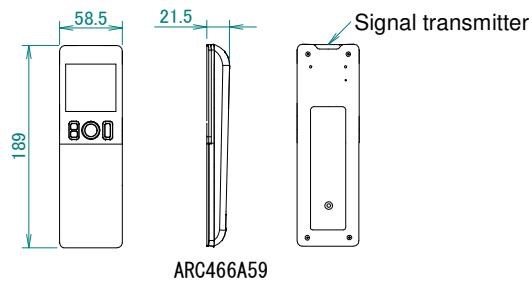

FTXTA-BB
FTXTA-BW

Required space for service and ventilation

Dimensions of fully opened front panel
Including mounting plate

Blade angle

Wireless remote control

Standard location of holes in the wall