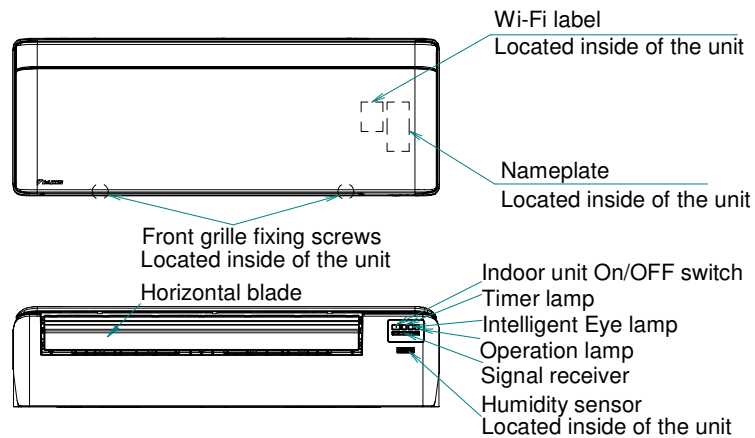

FTXTA-BB
FTXTA-BW

Required space for service and ventilation

Dimensions of fully opened front panel
Including mounting plate

Blade angle

Wireless remote control

Standard location of holes in the wall