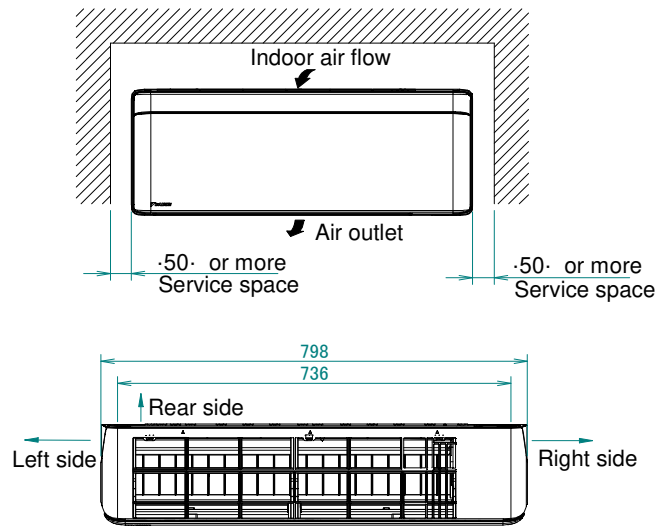

FTXTA-BB
FTXTA-BW

Required space for service and ventilation

Dimensions of fully opened front panel
Including mounting plate

Blade angle

Wireless remote control

Standard location of holes in the wall