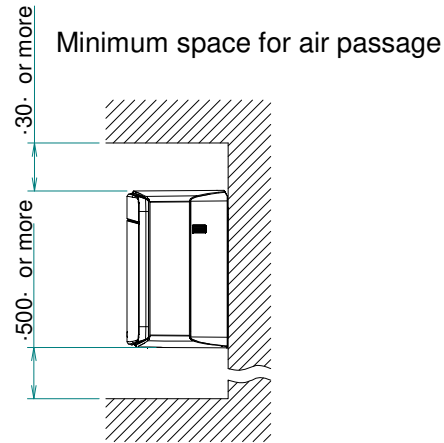

FTXTA-BB
FTXTA-BW

Required space for service and ventilation

Dimensions of fully opened front panel
Including mounting plate

Blade angle

Wireless remote control

Standard location of holes in the wall