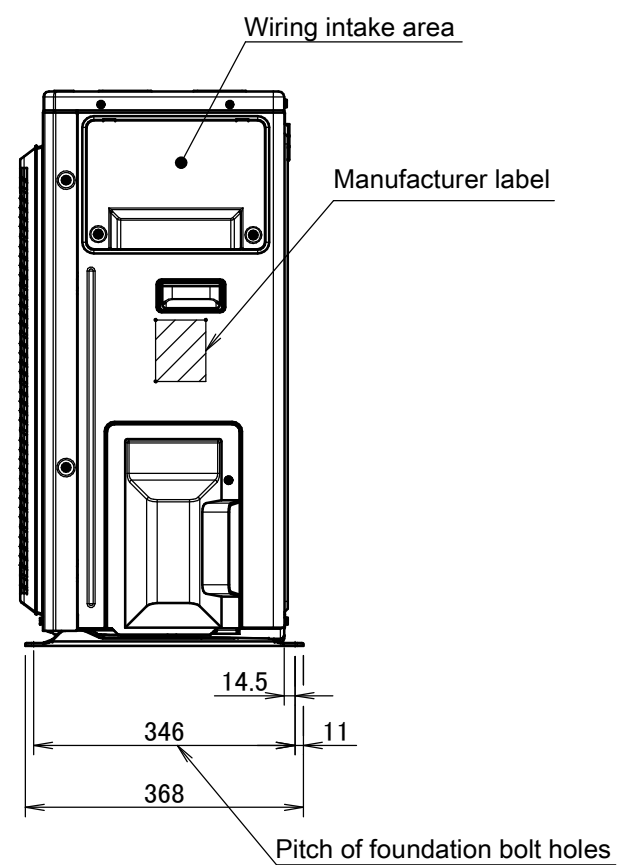

Drain outlet
Connection hose (inside diameter: 15.9mm)

Minimum space for air passage
Wall height on air outlet side < 1200 mm

In case of removing the stop valve cover.