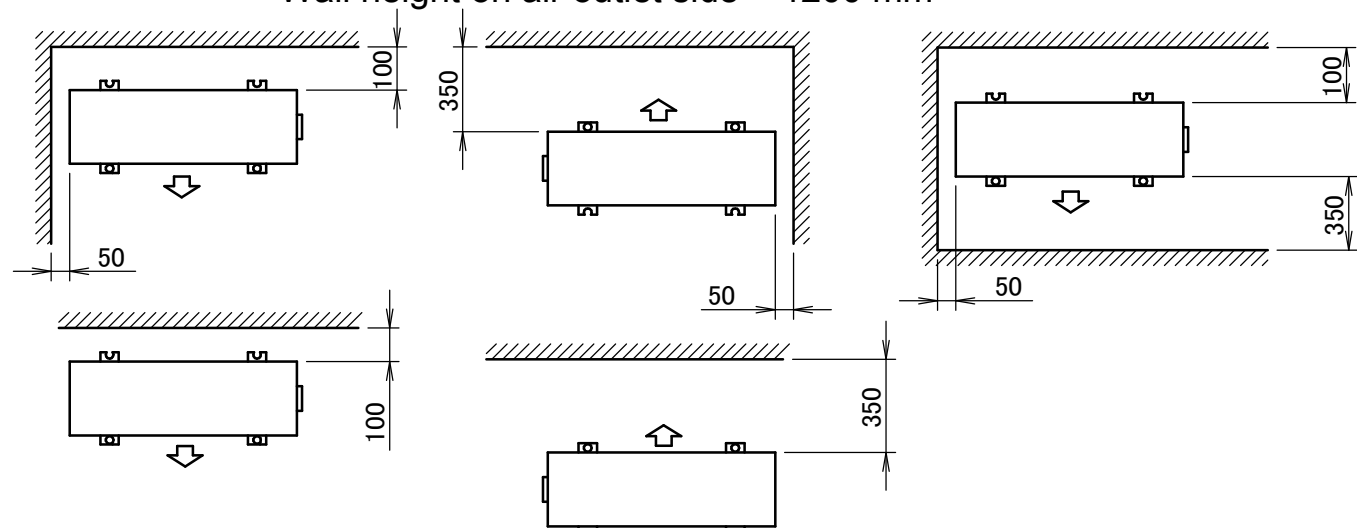

Drain outlet
Connection hose (inside diameter: 15.9mm)

Minimum space for air passage
Wall height on air outlet side < 1200 mm

In case of removing the stop valve cover.