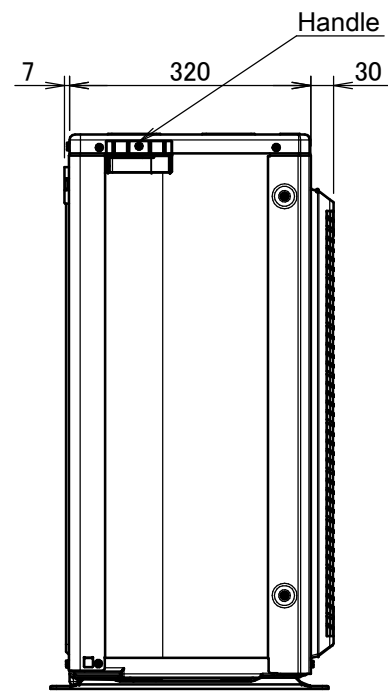

# RX50-71K

Drain outlet  
Connection hose (inside diameter: 15.9mm)

Minimum space for air passage  
Wall height on air outlet side < 1200 mm

In case of removing the stop valve cover.