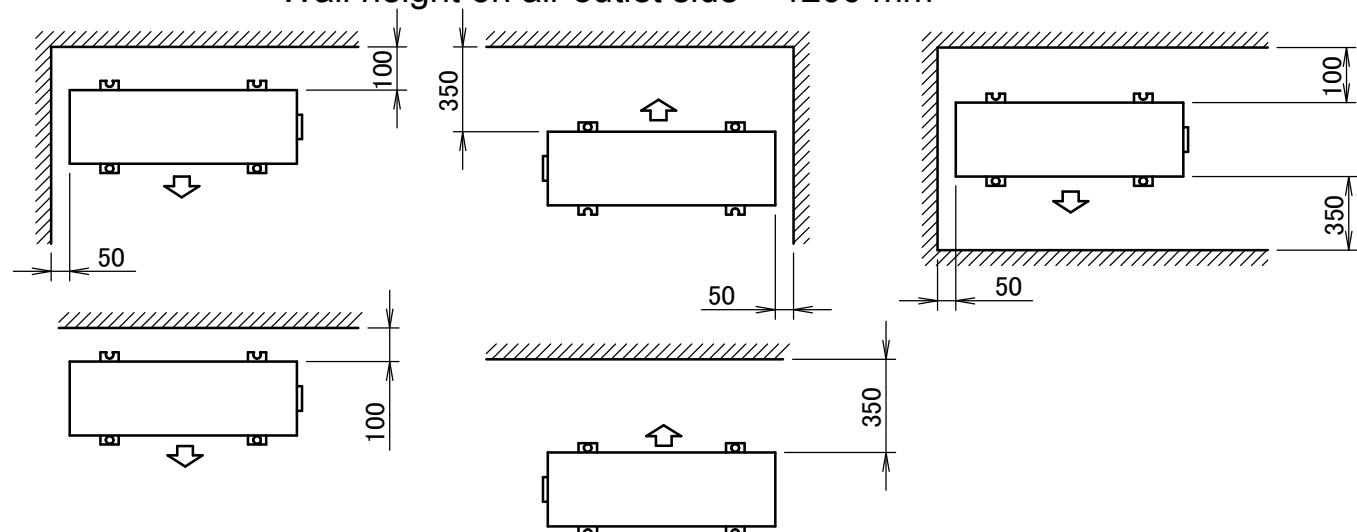

# RX50-71K

Drain outlet  
Connection hose (inside diameter: 15.9mm)

Minimum space for air passage  
Wall height on air outlet side < 1200 mm

In case of removing the stop valve cover.