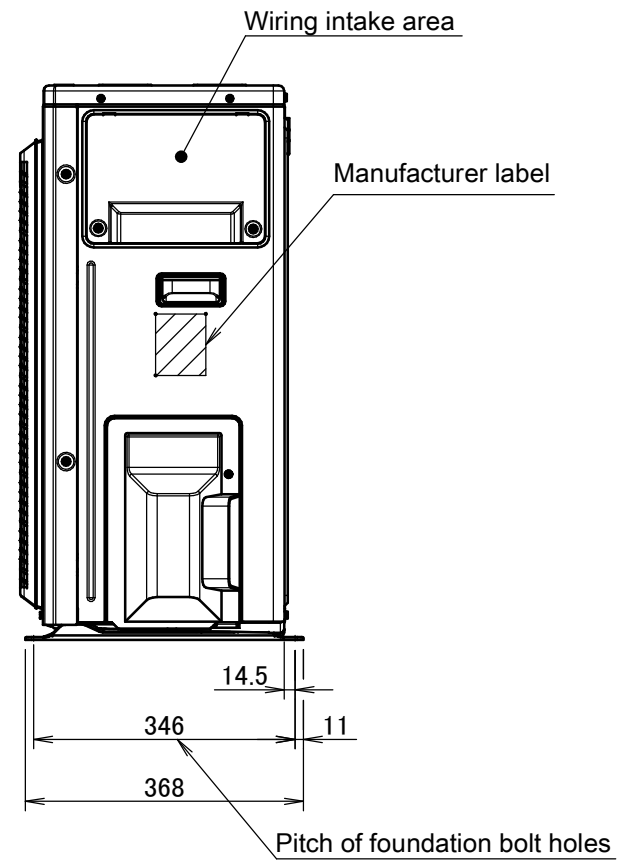

# RX50-71K

Drain outlet  
Connection hose (inside diameter: 15.9mm)

Minimum space for air passage  
Wall height on air outlet side < 1200 mm

In case of removing the stop valve cover.