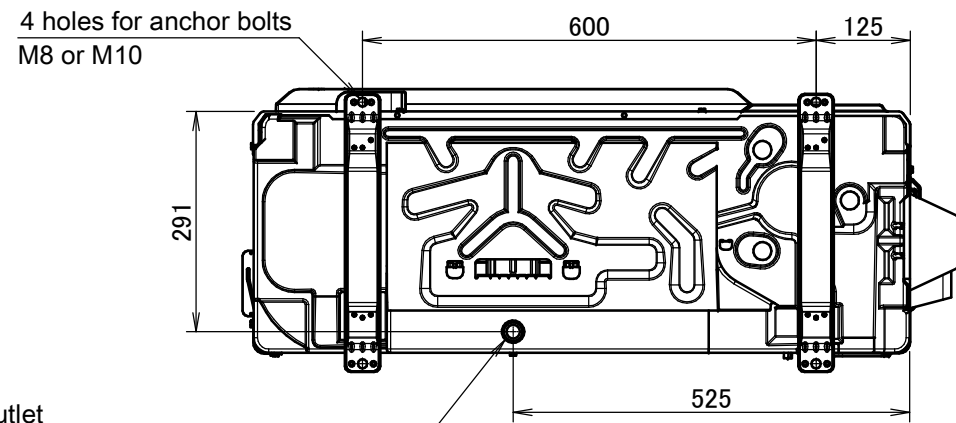

# RX50-71K

Drain outlet  
Connection hose (inside diameter: 15.9mm)

Minimum space for air passage  
Wall height on air outlet side < 1200 mm

In case of removing the stop valve cover.