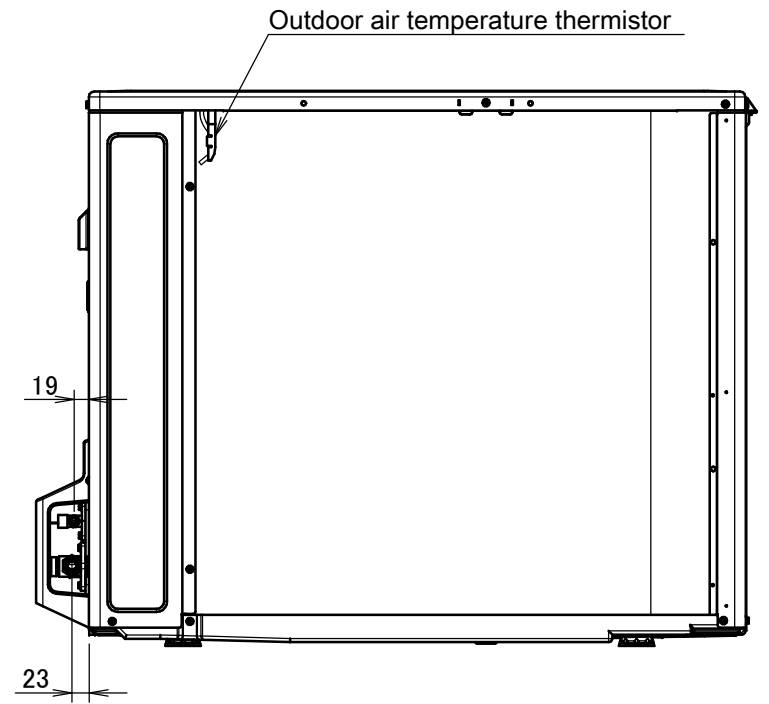

# RX50-71K

Drain outlet  
Connection hose (inside diameter: 15.9mm)

Minimum space for air passage  
Wall height on air outlet side < 1200 mm

In case of removing the stop valve cover.