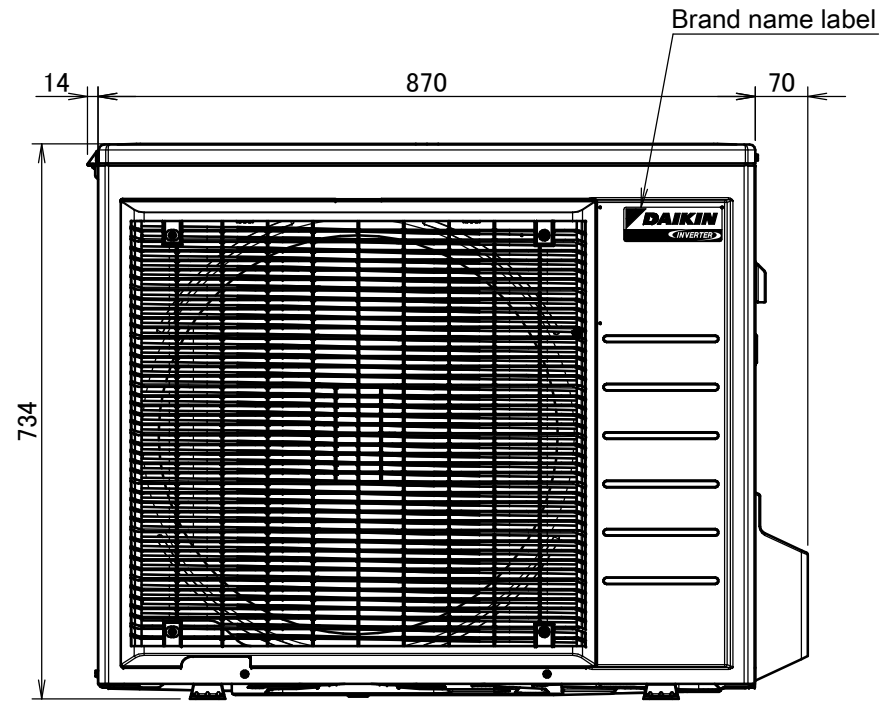

# RX50-71K

Drain outlet  
Connection hose (inside diameter: 15.9mm)

Minimum space for air passage  
Wall height on air outlet side < 1200 mm

In case of removing the stop valve cover.