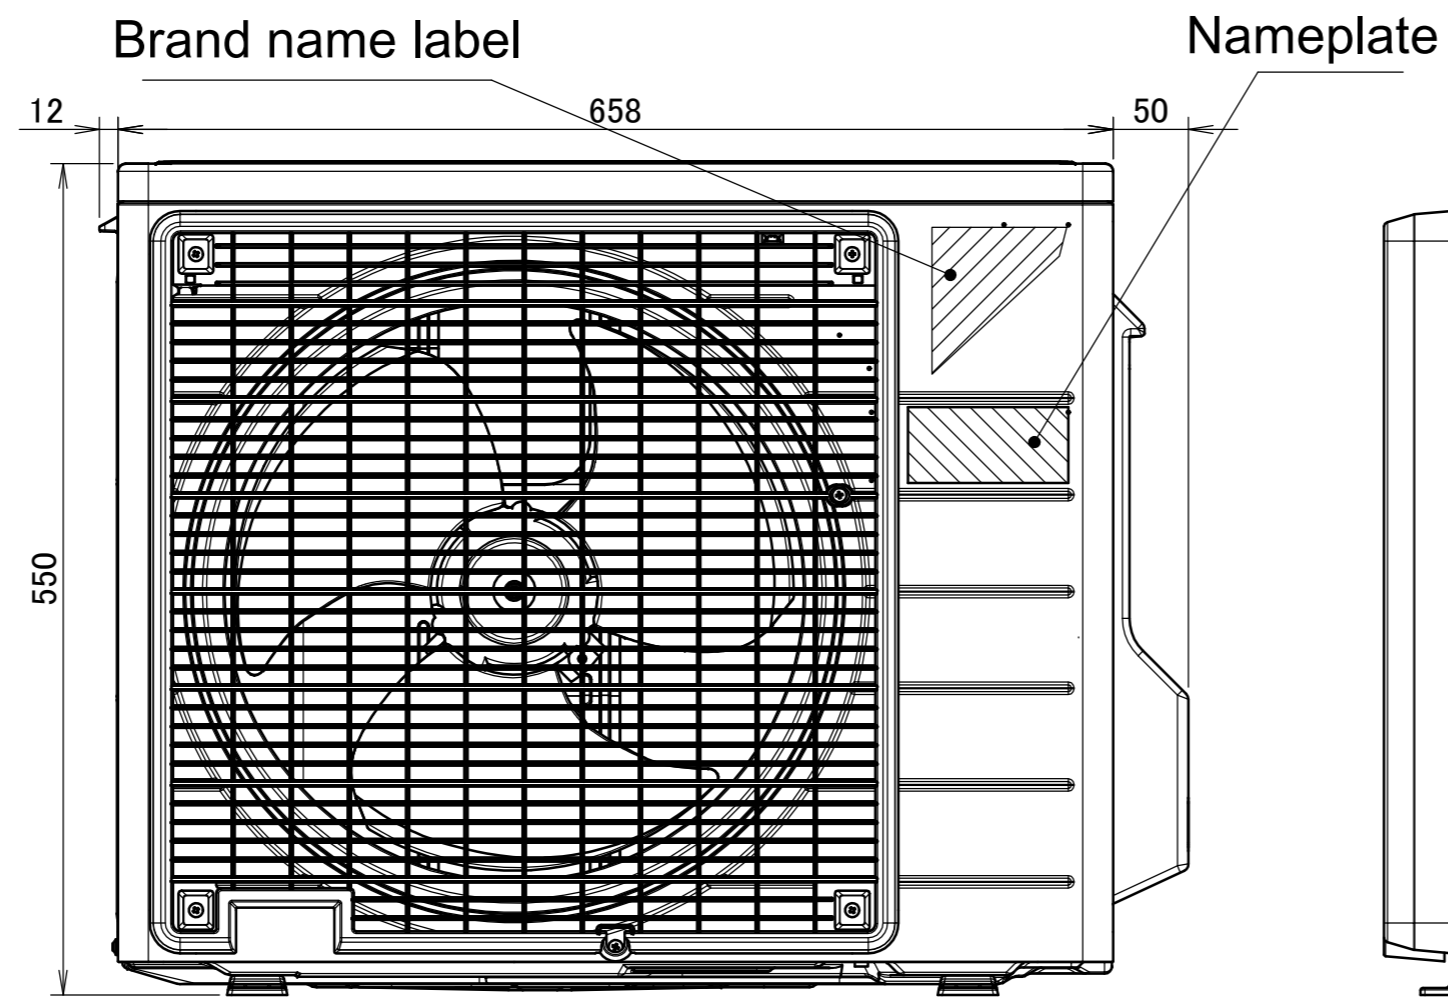

RXB20-35C

In case of removing the stop valve cover.

Minimum space for air passage
Wall height on air outlet side < 1200 mm