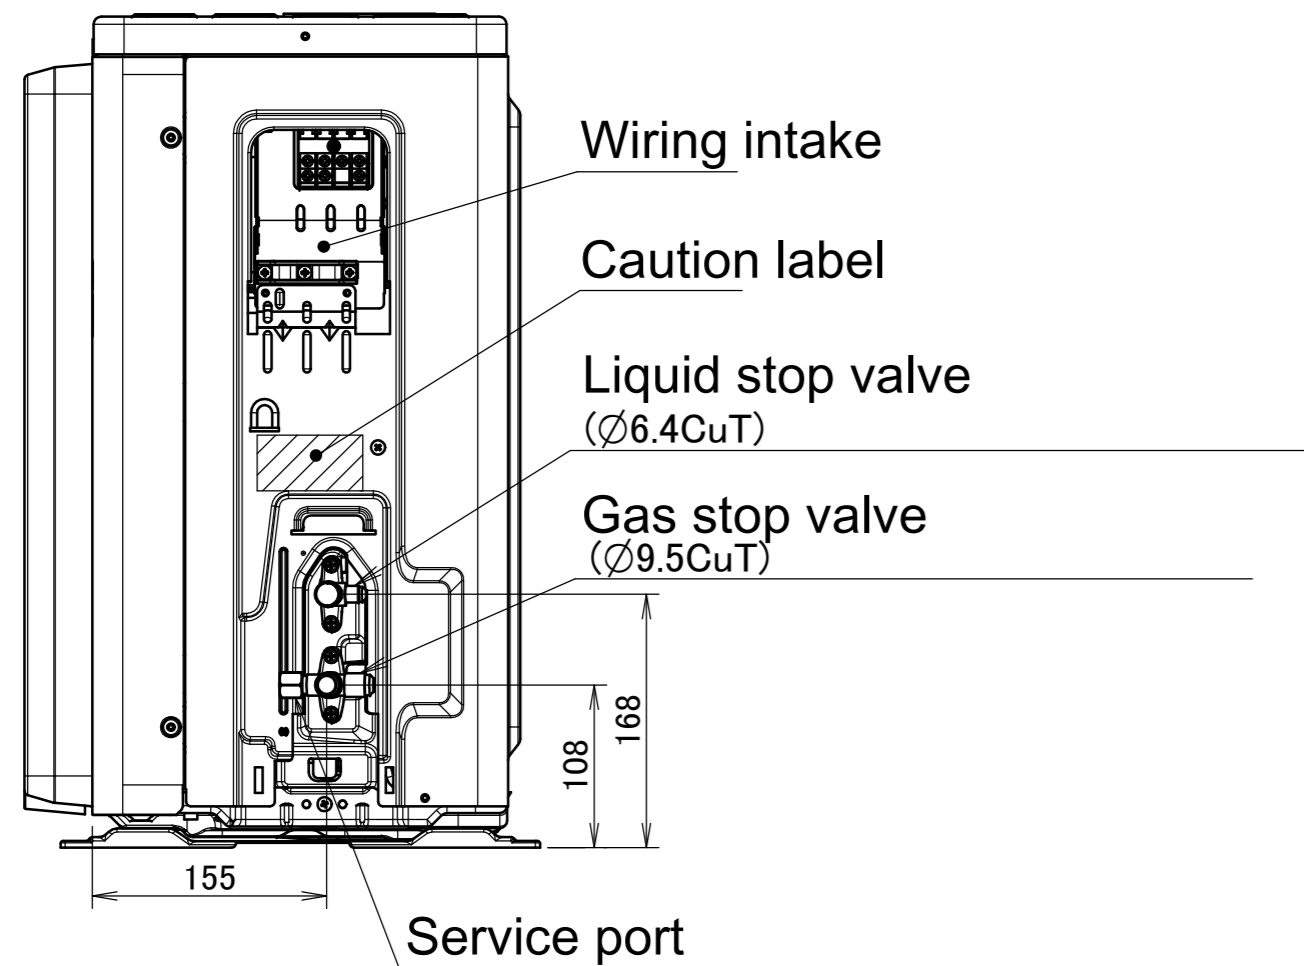

RXB20-35C

In case of removing the stop valve cover.

Minimum space for air passage
Wall height on air outlet side < 1200 mm