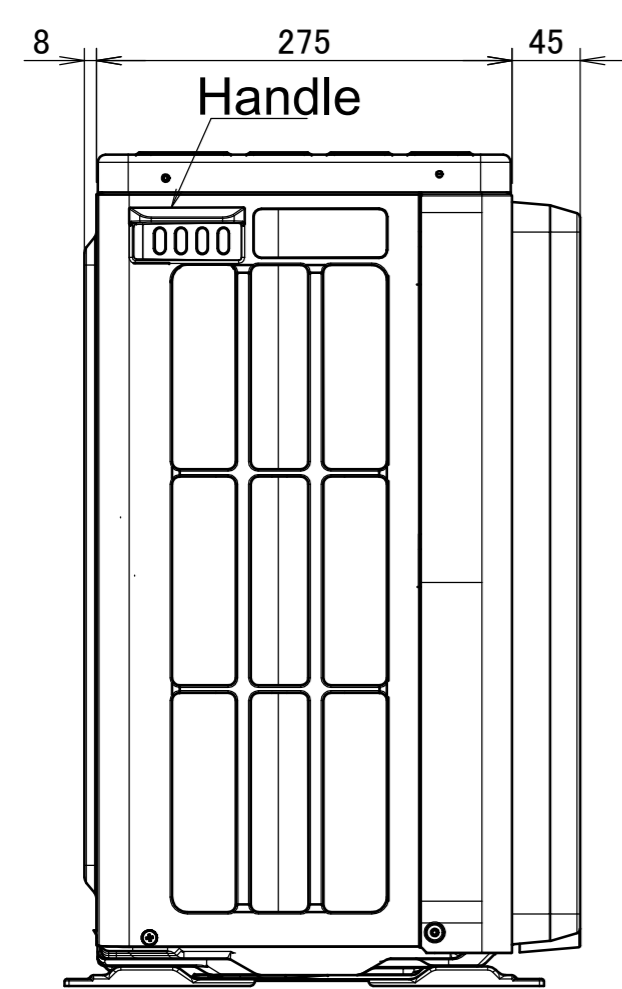

RXB20-35C

In case of removing the stop valve cover.

Minimum space for air passage
Wall height on air outlet side < 1200 mm