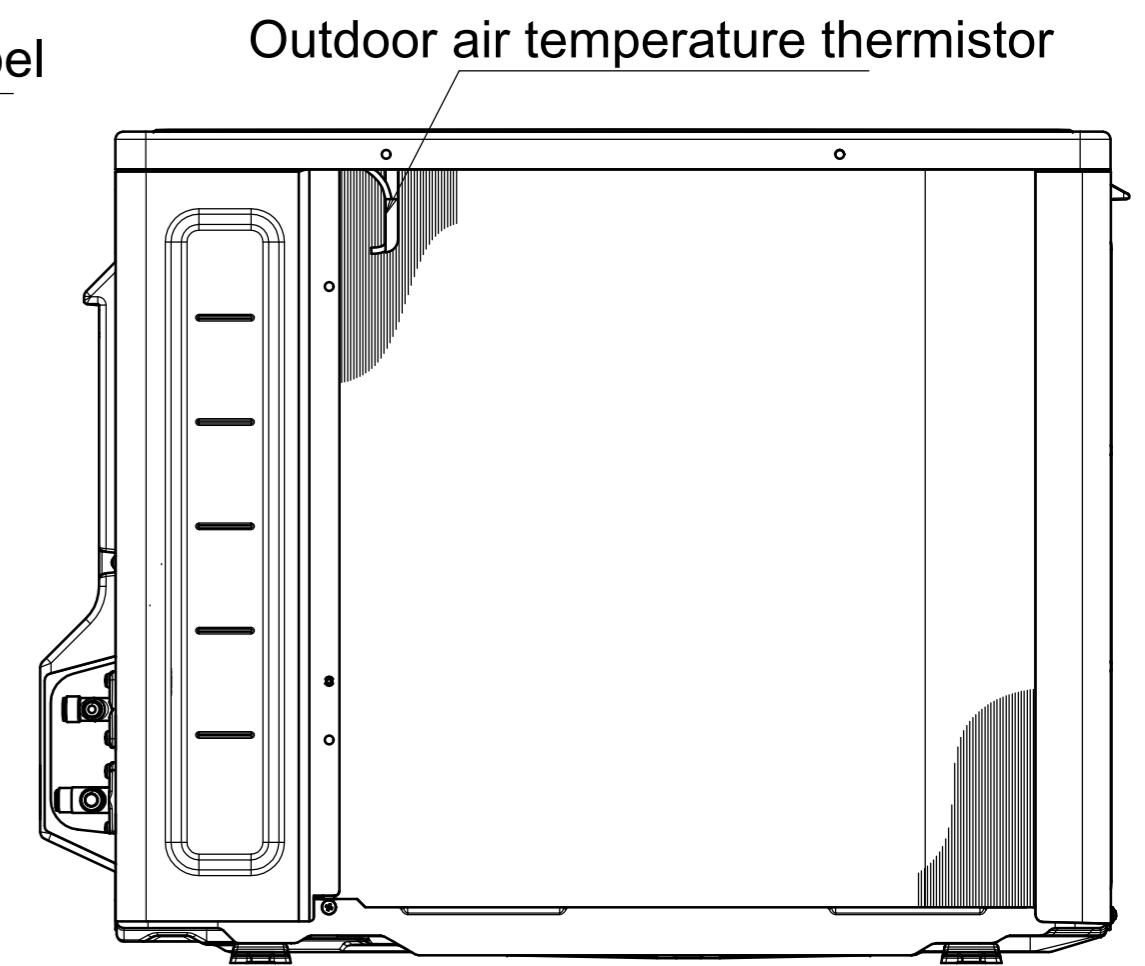

RXB20-35C

In case of removing the stop valve cover.

Minimum space for air passage
Wall height on air outlet side < 1200 mm