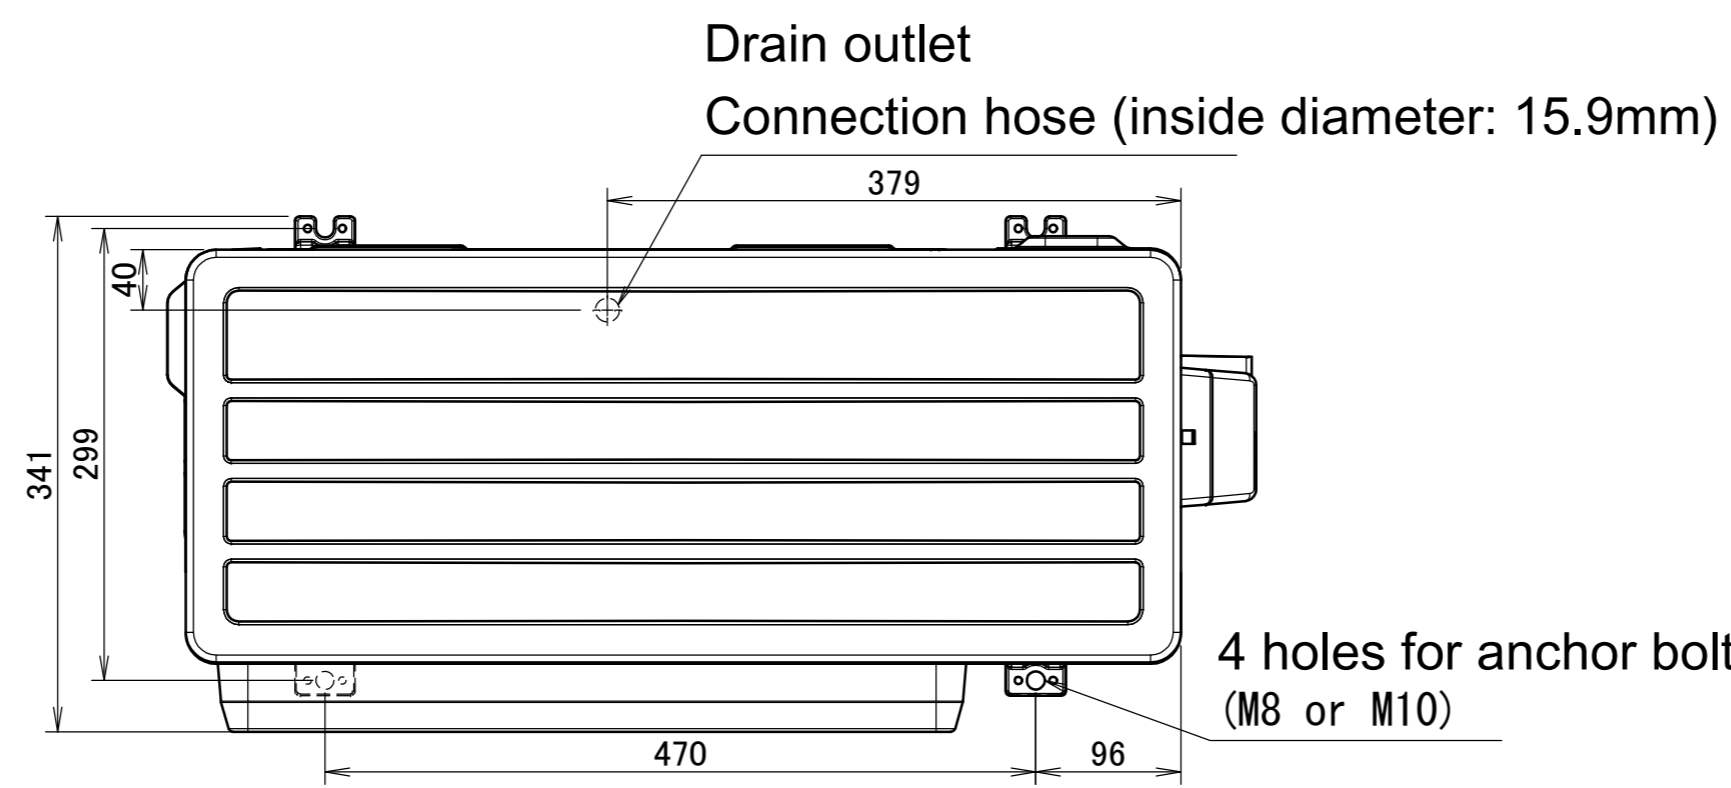

RXB20-35C

In case of removing the stop valve cover.

Minimum space for air passage
Wall height on air outlet side < 1200 mm