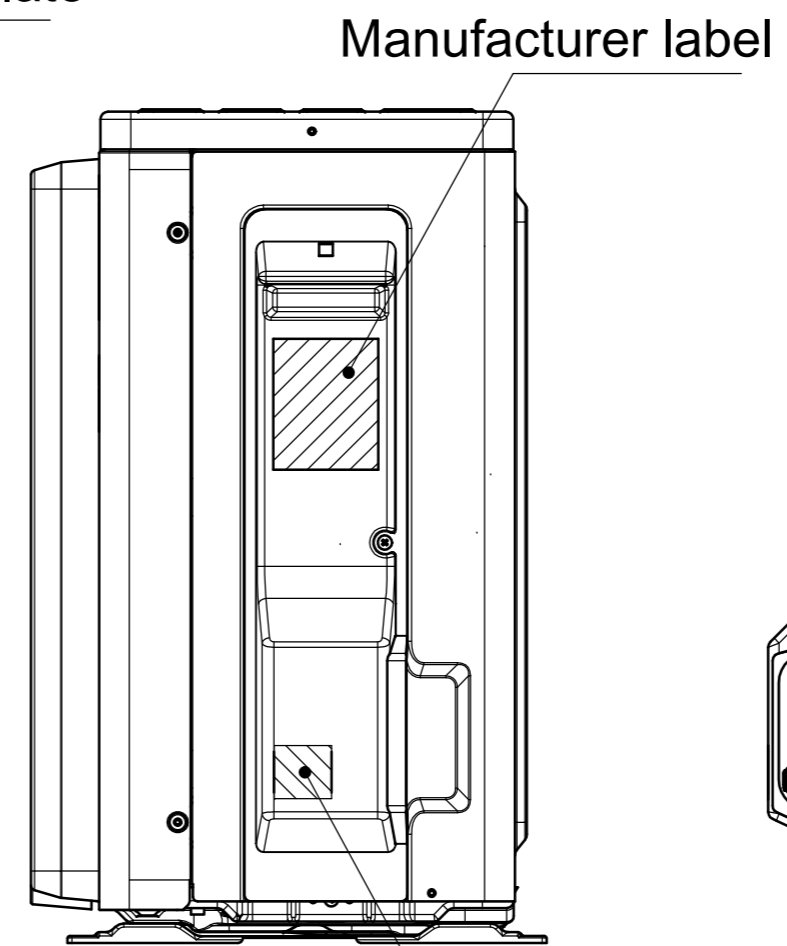

RXB20-35C

In case of removing the stop valve cover.

Minimum space for air passage
Wall height on air outlet side < 1200 mm