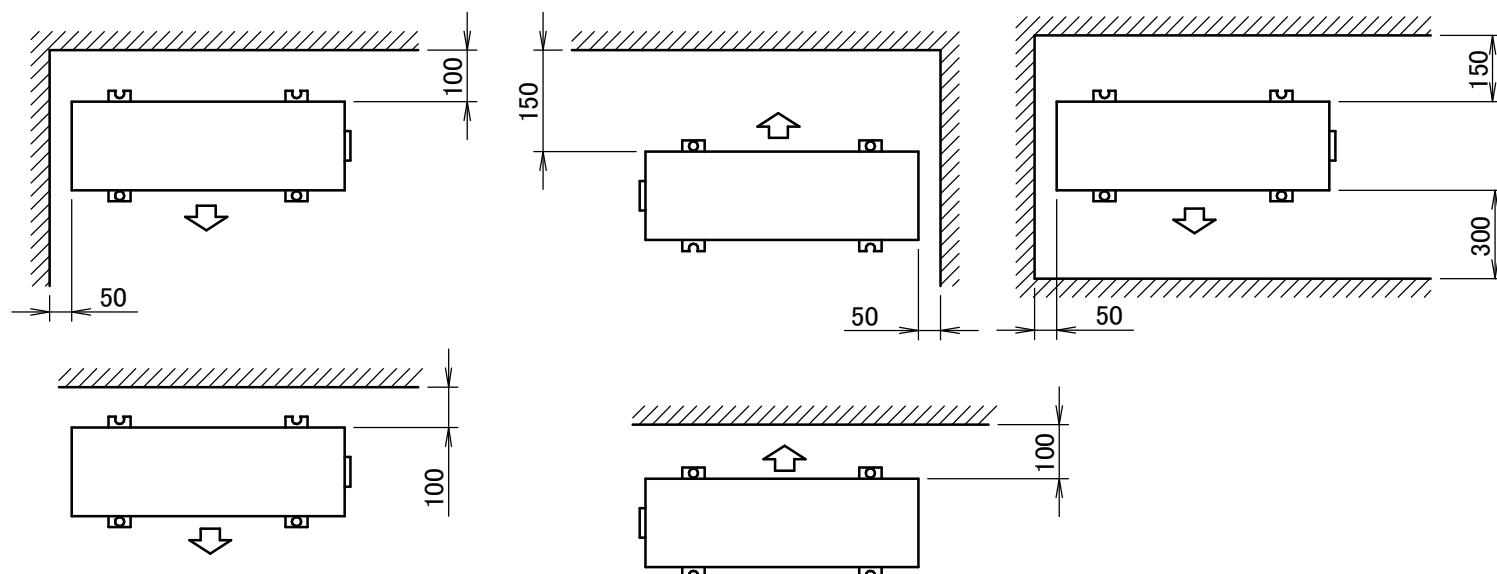

RXJ20-35M

Minimum space for air passage

Wall height on air outlet side < 1200 mm

3D099636A