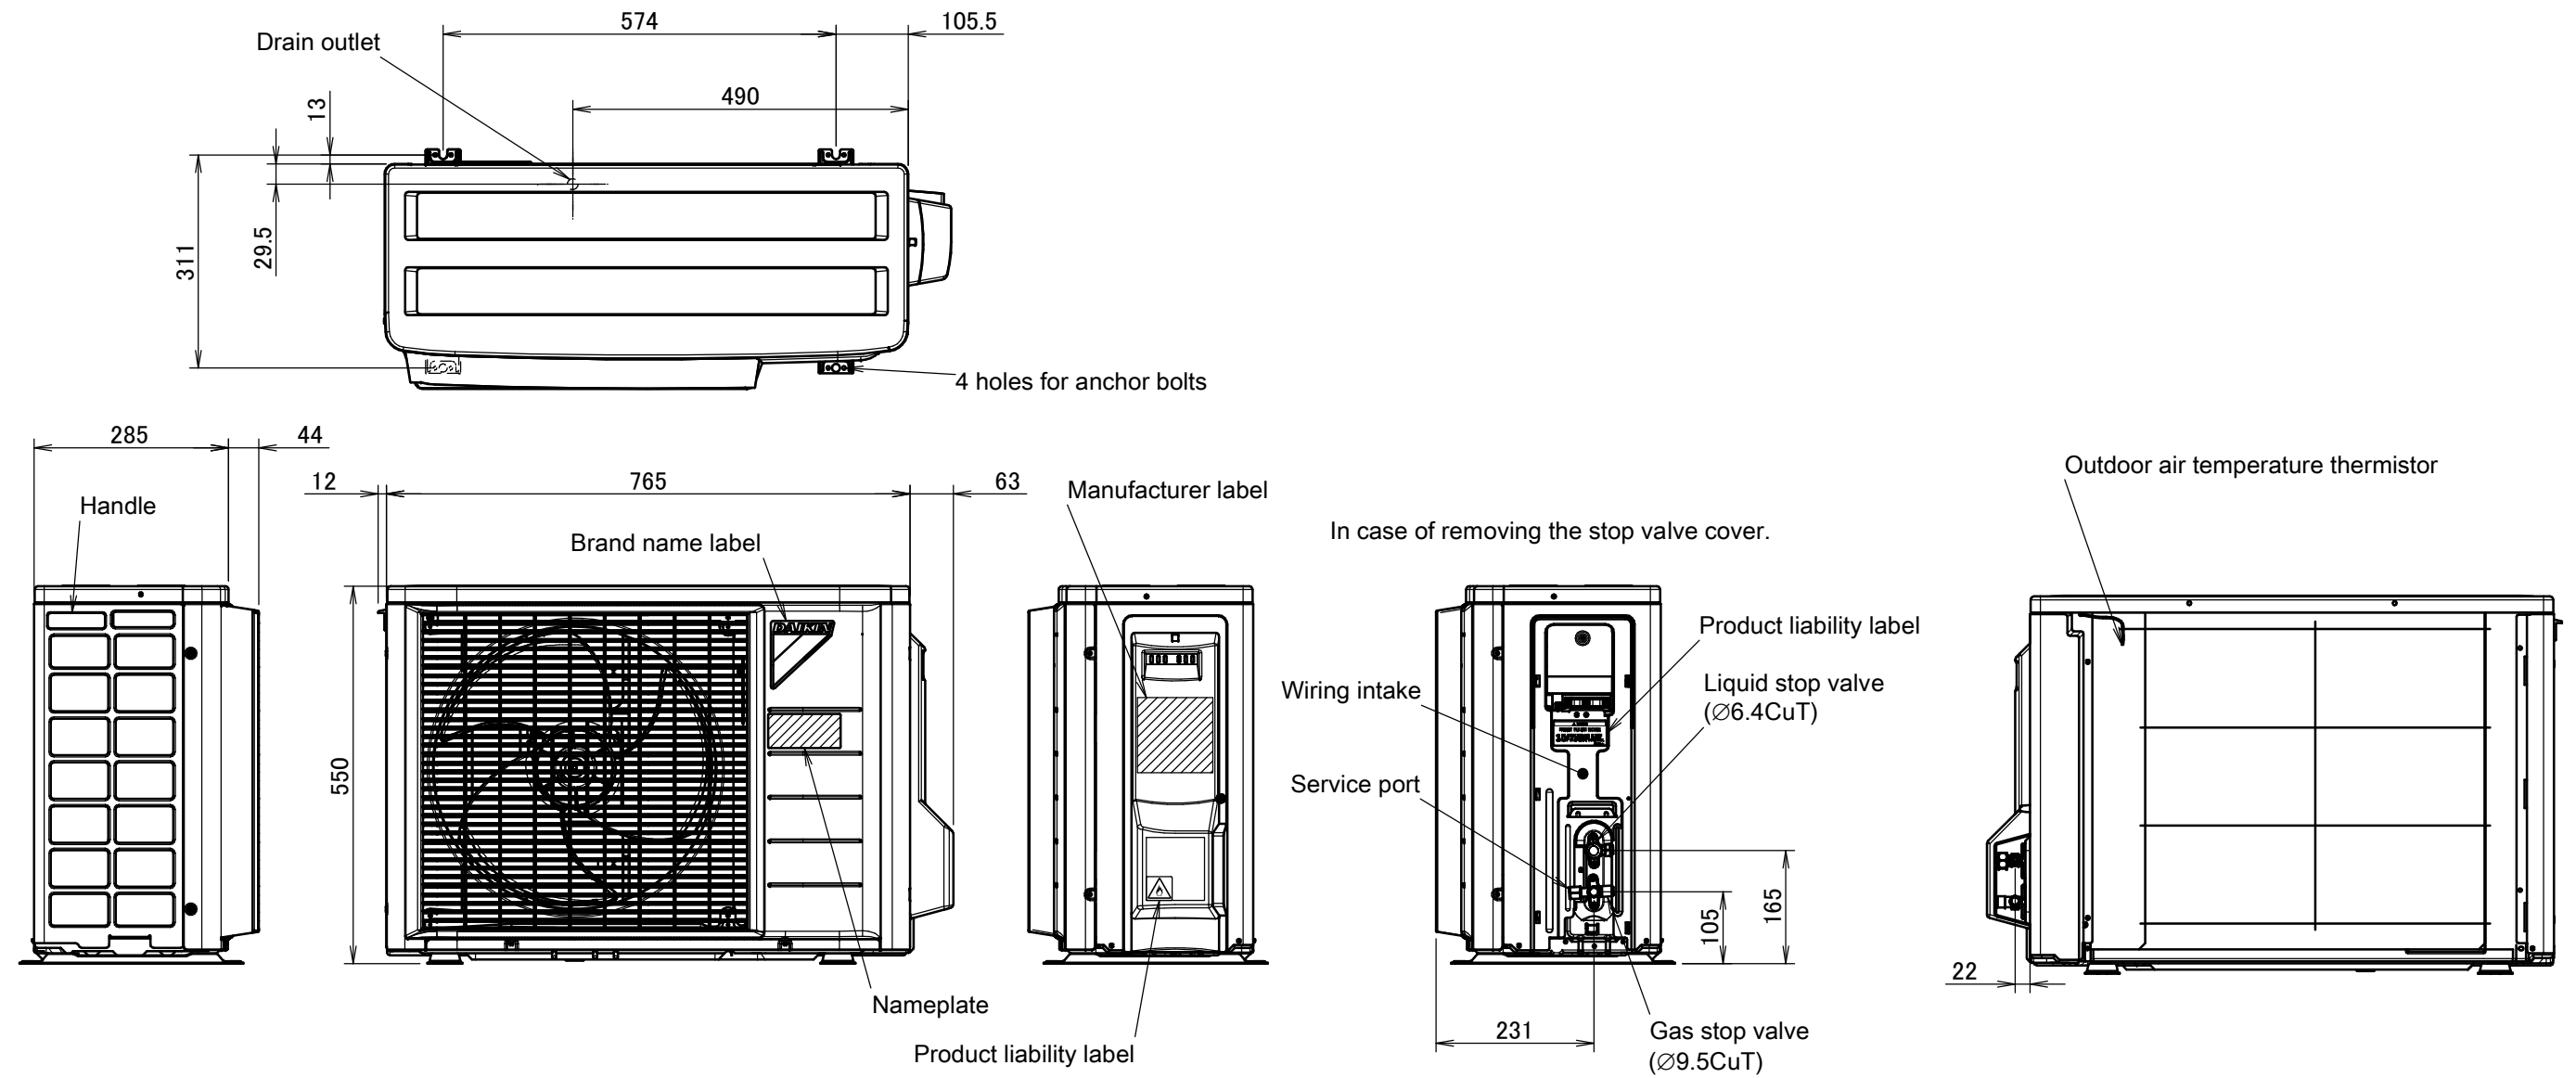

RXJ20-35M

Minimum space for air passage

Wall height on air outlet side < 1200 mm

3D099636A