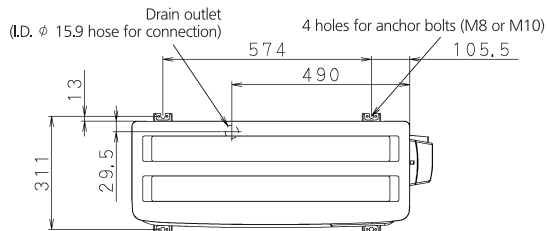

RXS42L

In case of removing stop valve cover

Gas stop valve (ϕ 9.5CuT)

3D055546H