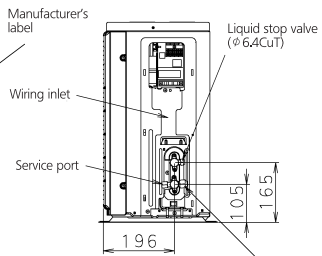

RXS42L

In case of removing stop valve cover

Gas stop valve (ϕ 9.5CuT)

3D055546H