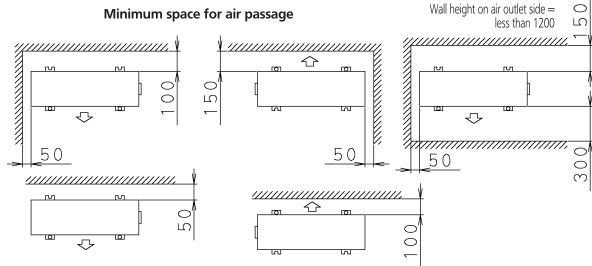

RXS42L

In case of removing stop valve cover

Gas stop valve (ϕ 9.5CuT)

3D055546H