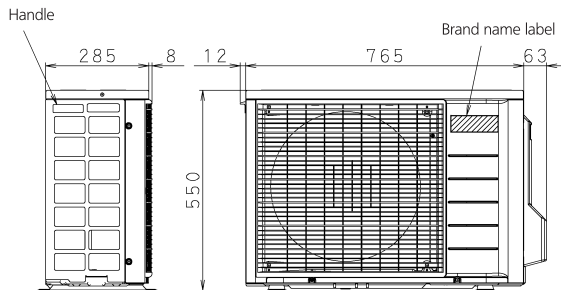

RXS42L

In case of removing stop valve cover

Gas stop valve (ϕ 9.5CuT)

3D055546H