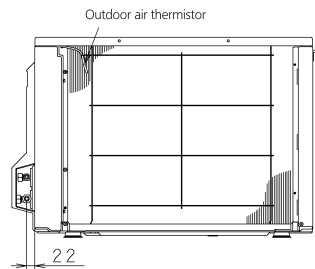

RXS42L

In case of removing stop valve cover

Gas stop valve (ϕ 9.5CuT)

3D055546H