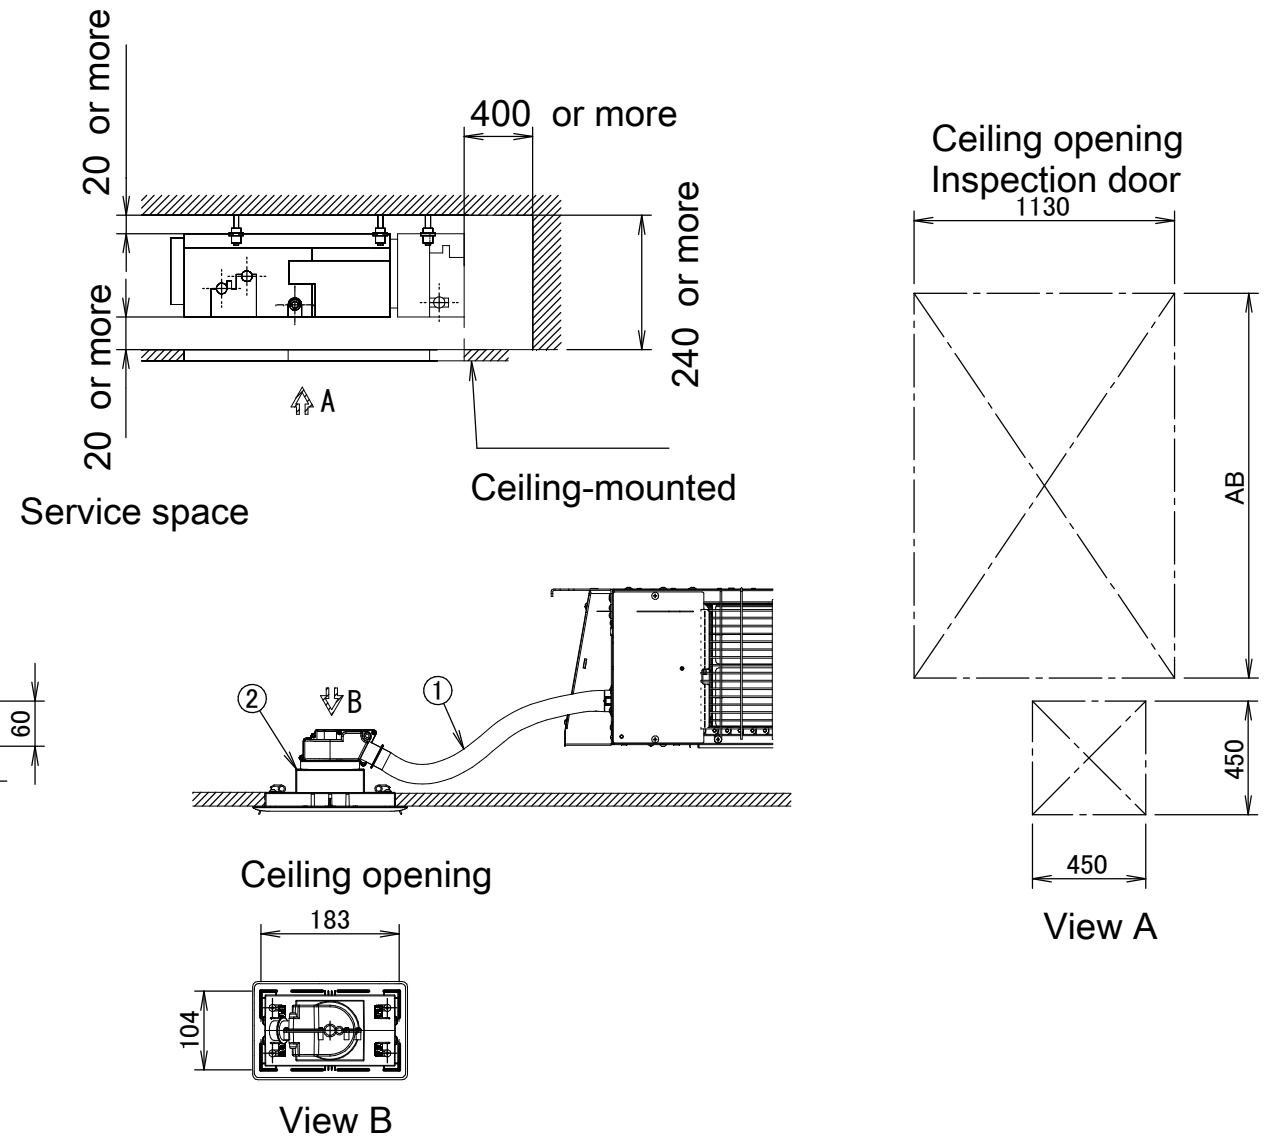

BAE20A

Model name	AA	AB	Weight
BAE20A62	840	830	9.0
BAE20A82	1040	1030	10.0
BAE20A102	1240	1230	11.5

Item	Name
1	Flexible hose (inside diameter: 21.8mm)
2	Self-cleaning decoration panel
3	Air outlet
4	Control box
5	Wiring connection
6	Suspension bracket
7	Air filter