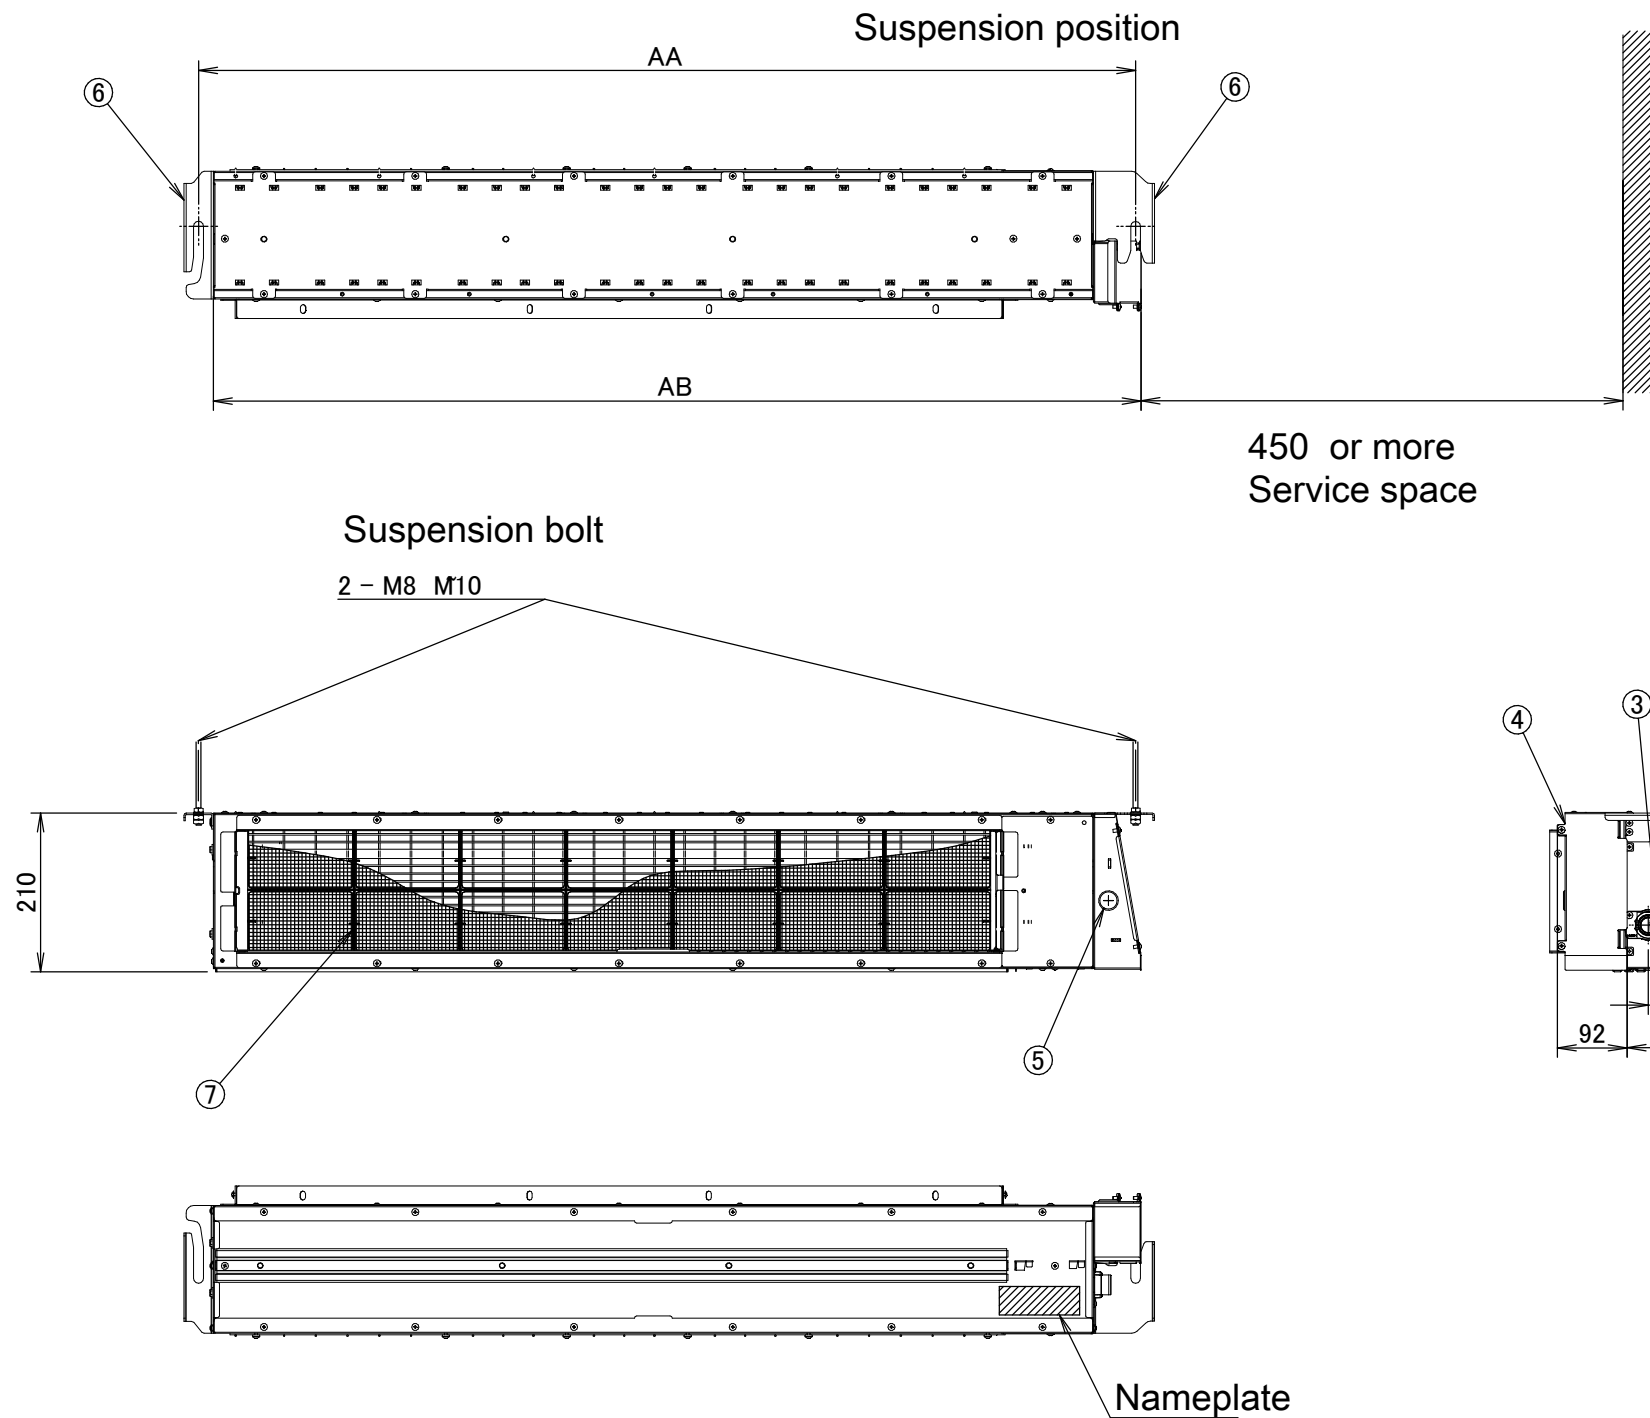

BAE20A

Model name	AA	AB	Weight
BAE20A62	840	830	9.0
BAE20A82	1040	1030	10.0
BAE20A102	1240	1230	11.5

Item	Name
1	Flexible hose (inside diameter: 21.8mm)
2	Self-cleaning decoration panel
3	Air outlet
4	Control box
5	Wiring connection
6	Suspension bracket
7	Air filter

3D109836A