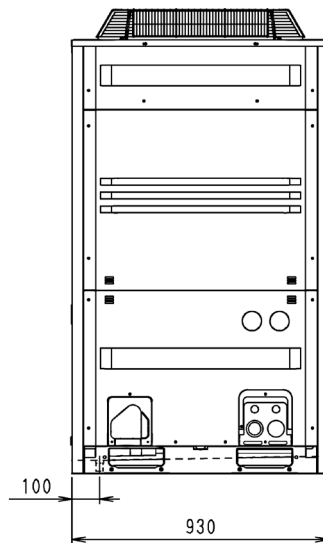

REM-Q8P9
REM-Q10,12P8

No.	Parts name	Remark
1	Central drain pan kit	KWC26C280(E)