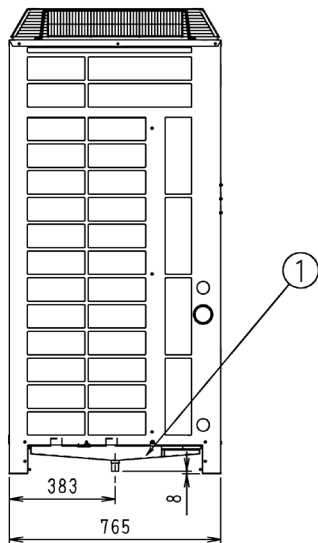

REM-Q8P9
REM-Q10,12P8

No.	Parts name	Remark
1	Central drain pan kit	KWC26C280(E)