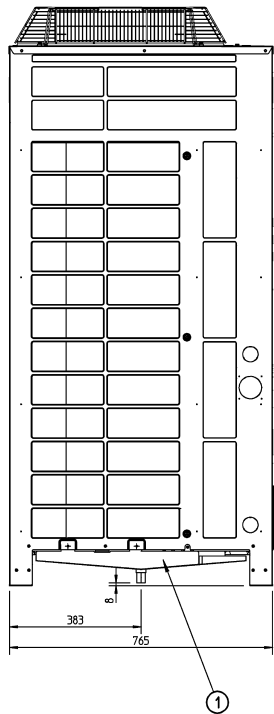

# RXHQ14,16,18P9

Item	Part name	Remark
1	Central drain pan kit	KWC268450