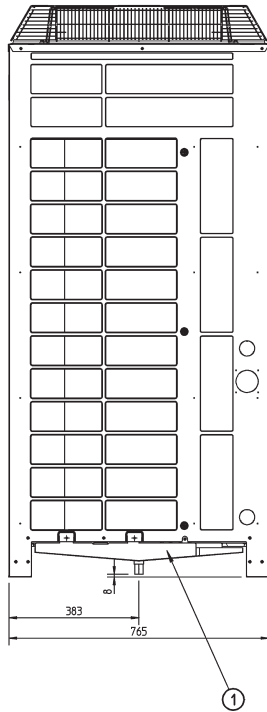

# RXYCQ10-14A

Item	Part name	Remark
1	Central drain pan kit	KWC268280