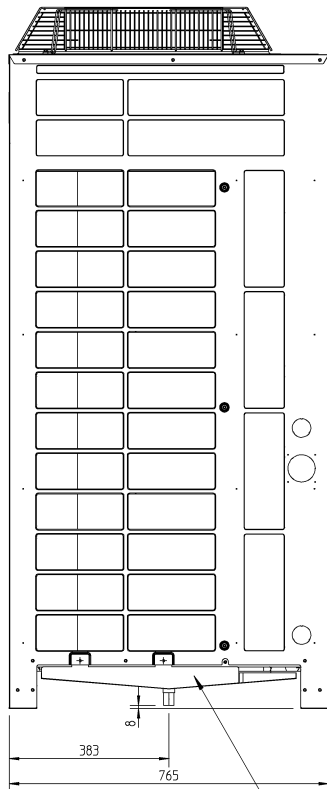

RXYCQ8A

①

Item	Part name	Remark
1	Central drain pan kit	KWC26B160

3TW27234-1