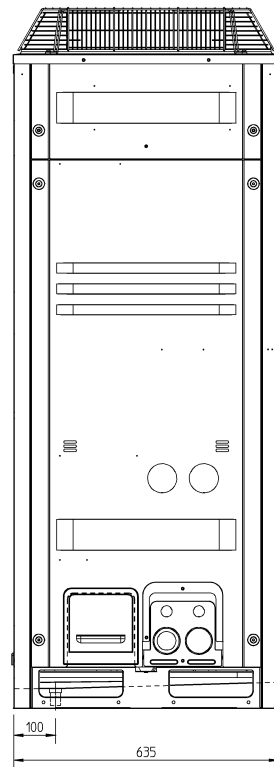

RXYCQ8A

①

Item	Part name	Remark
1	Central drain pan kit	KWC26B160

3TW27234-1