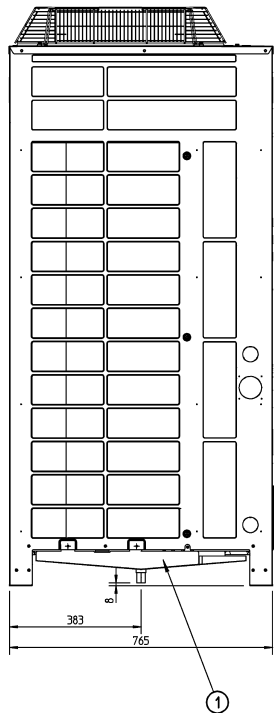

RXYHQ12P8

| Item | Part name | Remark |
|------|-----------------------|-----------|
| 1 | Central drain pan kit | KWC268450 |