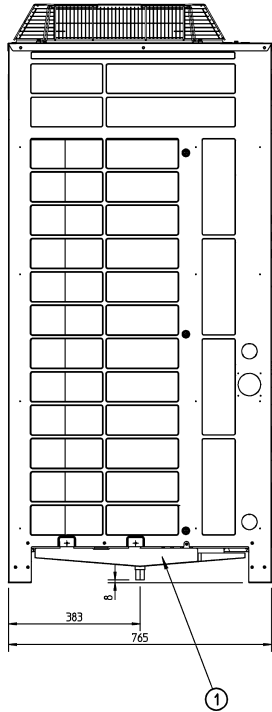

RXYQ14,16,18P

Item	Part name	Remark
1	Central drain pan kit	KWC268450