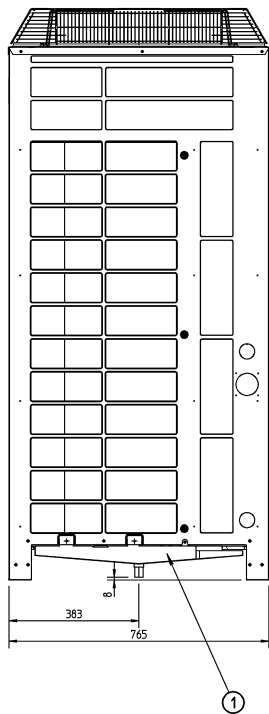

RXYQ8-12P(8)

Item	Part name	Remark
1	Central drain pan kit	KWC268280