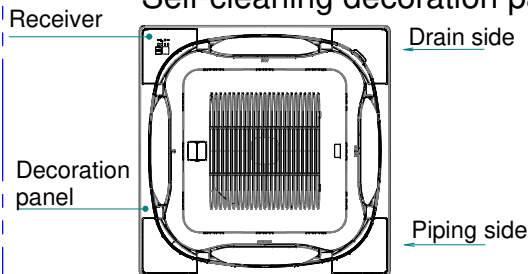

Remote control dimensions

Remote control holder

Installation methods

Installation to wall surface

Installation methods

Decoration panel

Designer decoration panel

Self-cleaning decoration panel

Front panel	Model name	Option
Decoration panel	BYCQ140E2W1(W)	BRC7FA532F
	BYCQ140E2W1B	BRC7FA532FB
Self-cleaning decoration panel	BYCQ140E2GFW1	BRC7FA532F
	BYCQ140E2GFW1B	BRC7FA532FB
Designer decoration panel	BYCQ140E2P	BRC7FB532F
	BYCQ140E2PB	BRC7FB532FB