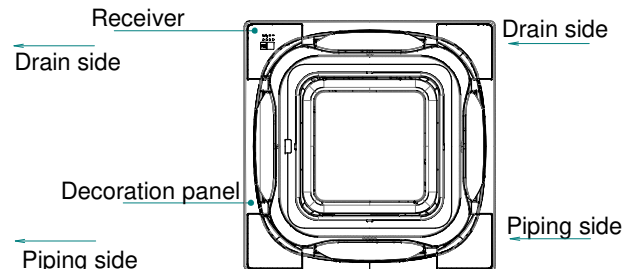

Remote control dimensions

Remote control holder

Installation methods

Installation to wall surface

Installation methods

Decoration panel

Designer decoration panel

Self-cleaning decoration panel

Front panel	Model name	Option
Decoration panel	BYCQ140E2W1(W)	BRC7FA532F
	BYCQ140E2W1B	BRC7FA532FB
Self-cleaning decoration panel	BYCQ140E2GFW1	BRC7FA532F
	BYCQ140E2GFW1B	BRC7FA532FB
Designer decoration panel	BYCQ140E2P	BRC7FB532F
	BYCQ140E2PB	BRC7FB532FB