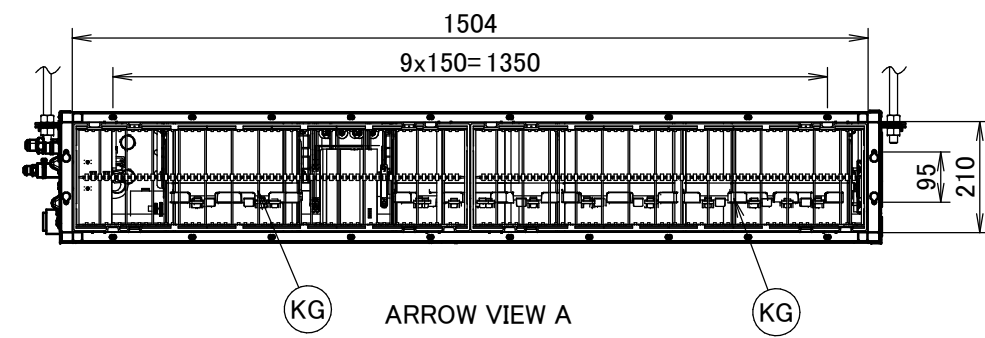

FXSQ140A

Item	Name	Description
KA	Liquid pipe connection port	Ø9.52 flared connection
KB	Gas pipe connection port	Ø15.90 flared connection
KC	Drain pipe connection	VP20 (OD Ø26, ID Ø20)
KD	Wiring connection	/
KE	Power supply connection	/
KF	Drain outlet	VP20 (OD Ø26, ID Ø20)
KG	Air filter	/
KH	Air suction side	/
KJ	Air discharge side	/
KK	Nameplate	/

- Notes**
1. When installing optional accessories, refer to their respective documentation.
 2. The ceiling depth varies according to the documentation of the specific system.