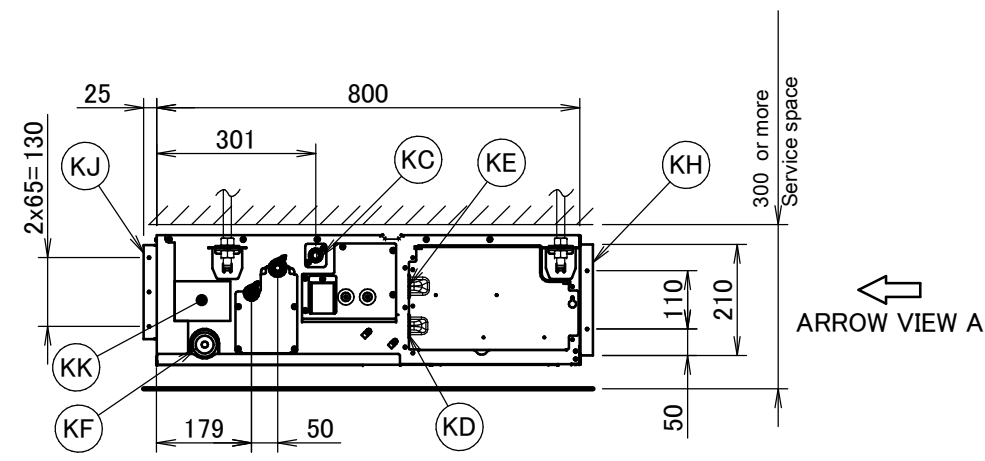

FXSQ140A

Item	Name	Description
KA	Liquid pipe connection port	Ø9.52 flared connection
KB	Gas pipe connection port	Ø15.90 flared connection
KC	Drain pipe connection	VP20 (OD Ø26, ID Ø20)
KD	Wiring connection	/
KE	Power supply connection	/
KF	Drain outlet	VP20 (OD Ø26, ID Ø20)
KG	Air filter	/
KH	Air suction side	/
KJ	Air discharge side	/
KK	Nameplate	/

- Notes**
1. When installing optional accessories, refer to their respective documentation.
 2. The ceiling depth varies according to the documentation of the specific system.