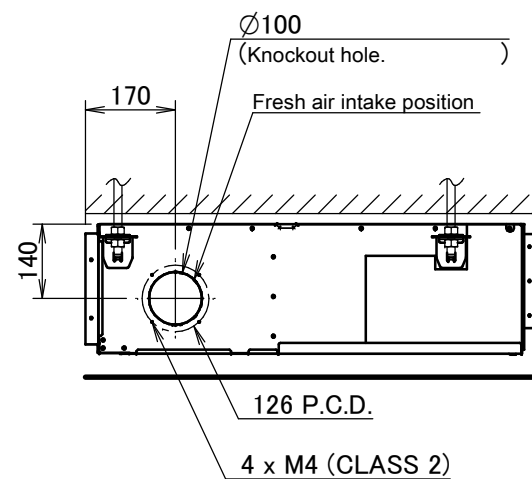

FXSQ140A

Item	Name	Description
KA	Liquid pipe connection port	Ø9.52 flared connection
KB	Gas pipe connection port	Ø15.90 flared connection
KC	Drain pipe connection	VP20 (OD Ø26, ID Ø20)
KD	Wiring connection	/
KE	Power supply connection	/
KF	Drain outlet	VP20 (OD Ø26, ID Ø20)
KG	Air filter	/
KH	Air suction side	/
KJ	Air discharge side	/
KK	Nameplate	/

- Notes**
1. When installing optional accessories, refer to their respective documentation.
 2. The ceiling depth varies according to the documentation of the specific system.