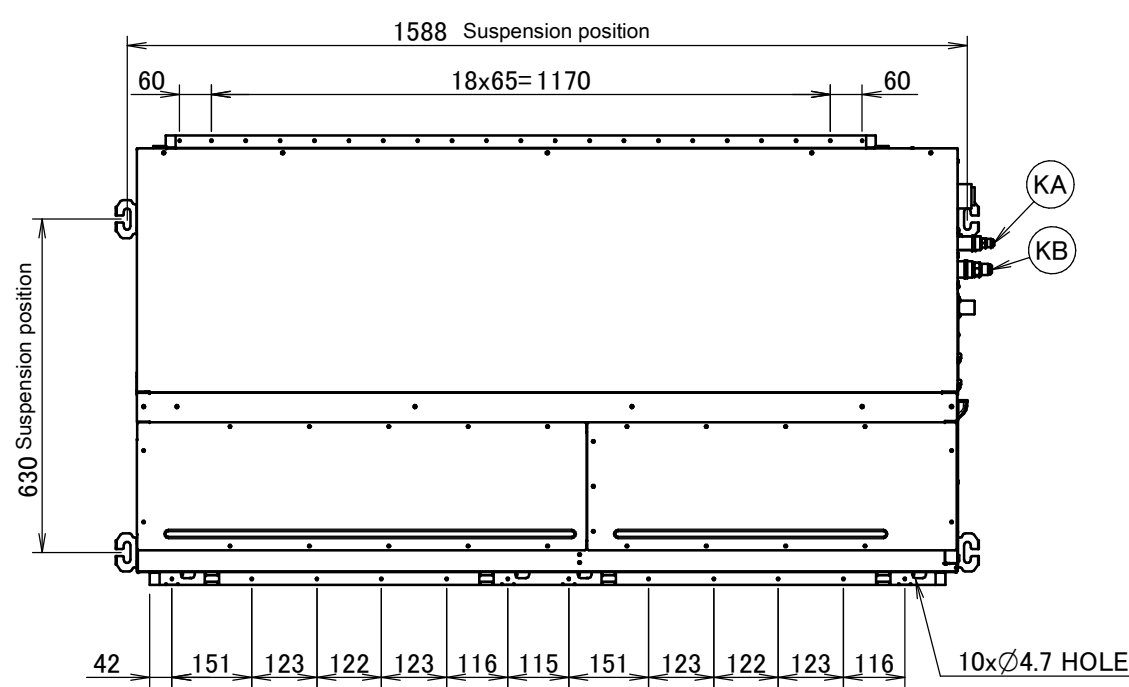

FXSQ140A

Item	Name	Description
KA	Liquid pipe connection port	Ø9.52 flared connection
KB	Gas pipe connection port	Ø15.90 flared connection
KC	Drain pipe connection	VP20 (OD Ø26, ID Ø20)
KD	Wiring connection	/
KE	Power supply connection	/
KF	Drain outlet	VP20 (OD Ø26, ID Ø20)
KG	Air filter	/
KH	Air suction side	/
KJ	Air discharge side	/
KK	Nameplate	/

- Notes**
1. When installing optional accessories, refer to their respective documentation.
 2. The ceiling depth varies according to the documentation of the specific system.