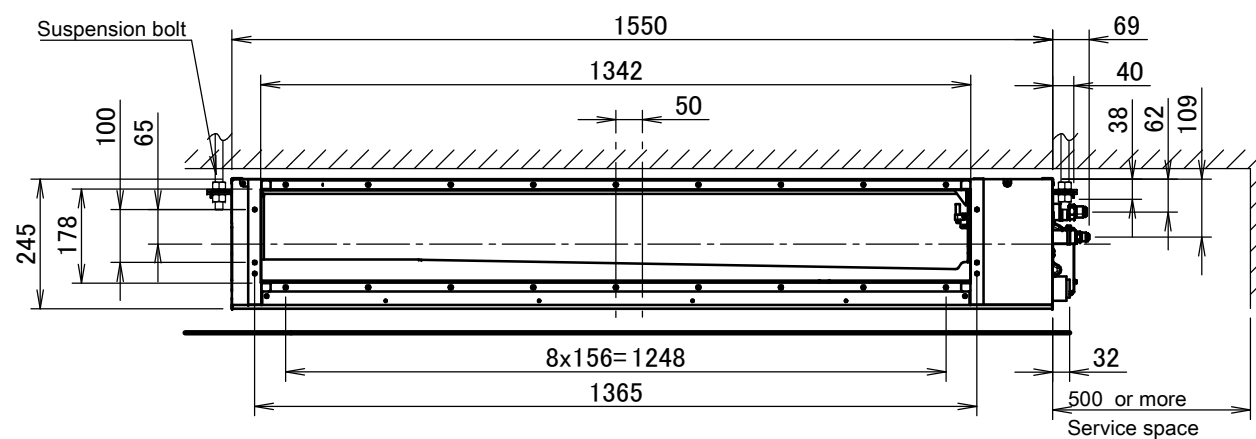

FXSQ140A

Item	Name	Description
KA	Liquid pipe connection port	Ø9.52 flared connection
KB	Gas pipe connection port	Ø15.90 flared connection
KC	Drain pipe connection	VP20 (OD Ø26, ID Ø20)
KD	Wiring connection	/
KE	Power supply connection	/
KF	Drain outlet	VP20 (OD Ø26, ID Ø20)
KG	Air filter	/
KH	Air suction side	/
KJ	Air discharge side	/
KK	Nameplate	/

- Notes**
1. When installing optional accessories, refer to their respective documentation.
 2. The ceiling depth varies according to the documentation of the specific system.