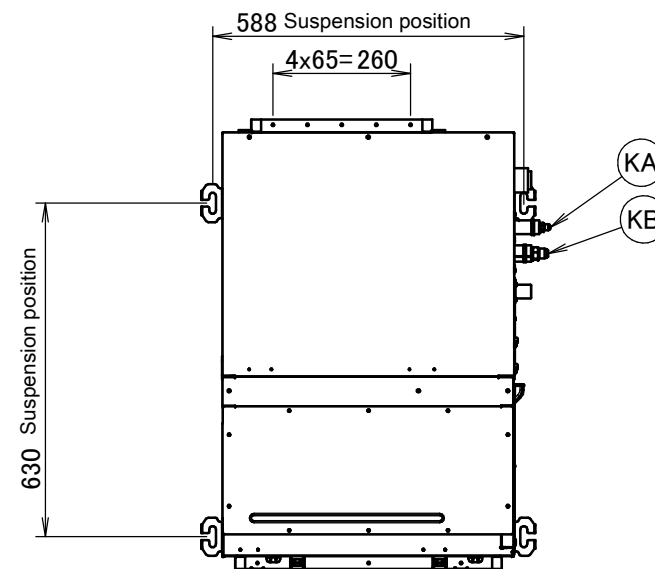

FXSQ15-32A

Item	Name	Description
KA	Liquid pipe connection port	Ø6.35 flared connection
KB	Gas pipe connection port	Ø12.70 flared connection
KC	Drain pipe connection	VP20 (OD Ø26, ID Ø20)
KD	Wiring connection	/
KE	Power supply connection	/
KF	Drain outlet	VP20 (OD Ø26, ID Ø20)
KG	Air filter	/
KH	Air suction side	/
KJ	Air discharge side	/
KK	Nameplate	/

Notes

1. When installing optional accessories, refer to their respective documentation.
2. The ceiling depth varies according to the documentation of the specific system.