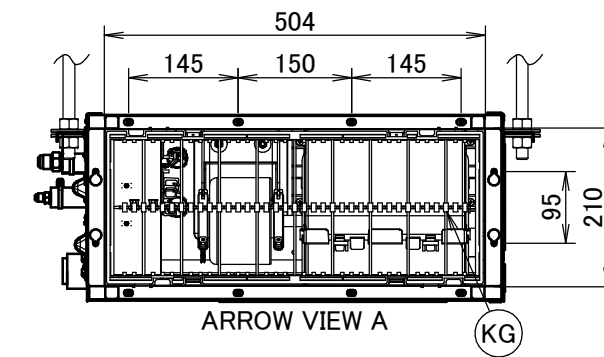

FXSQ15-32A

Item	Name	Description
KA	Liquid pipe connection port	Ø6.35 flared connection
KB	Gas pipe connection port	Ø12.70 flared connection
KC	Drain pipe connection	VP20 (OD Ø26, ID Ø20)
KD	Wiring connection	/
KE	Power supply connection	/
KF	Drain outlet	VP20 (OD Ø26, ID Ø20)
KG	Air filter	/
KH	Air suction side	/
KJ	Air discharge side	/
KK	Nameplate	/

Notes

1. When installing optional accessories, refer to their respective documentation.
2. The ceiling depth varies according to the documentation of the specific system.