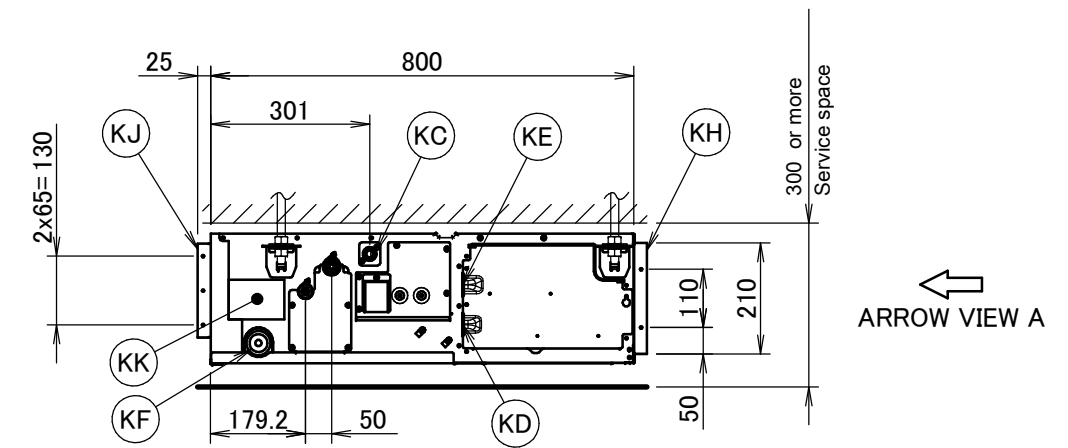

FXSQ15-32A

Item	Name	Description
KA	Liquid pipe connection port	Ø6.35 flared connection
KB	Gas pipe connection port	Ø12.70 flared connection
KC	Drain pipe connection	VP20 (OD Ø26, ID Ø20)
KD	Wiring connection	/
KE	Power supply connection	/
KF	Drain outlet	VP20 (OD Ø26, ID Ø20)
KG	Air filter	/
KH	Air suction side	/
KJ	Air discharge side	/
KK	Nameplate	/

Notes

1. When installing optional accessories, refer to their respective documentation.
2. The ceiling depth varies according to the documentation of the specific system.