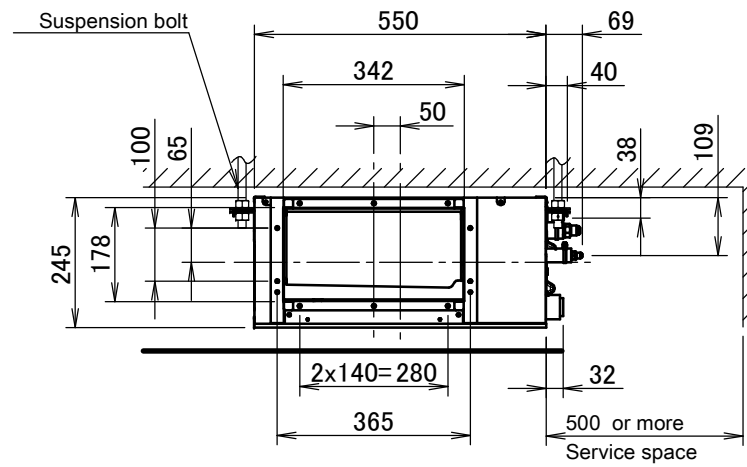

FXSQ15-32A

Item	Name	Description
KA	Liquid pipe connection port	Ø6.35 flared connection
KB	Gas pipe connection port	Ø12.70 flared connection
KC	Drain pipe connection	VP20 (OD Ø26, ID Ø20)
KD	Wiring connection	/
KE	Power supply connection	/
KF	Drain outlet	VP20 (OD Ø26, ID Ø20)
KG	Air filter	/
KH	Air suction side	/
KJ	Air discharge side	/
KK	Nameplate	/

Notes

1. When installing optional accessories, refer to their respective documentation.
2. The ceiling depth varies according to the documentation of the specific system.