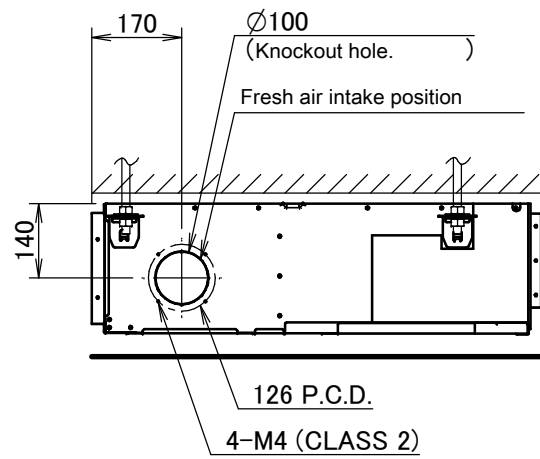

FXSQ15-32A

Item	Name	Description
KA	Liquid pipe connection port	Ø6.35 flared connection
KB	Gas pipe connection port	Ø12.70 flared connection
KC	Drain pipe connection	VP20 (OD Ø26, ID Ø20)
KD	Wiring connection	/
KE	Power supply connection	/
KF	Drain outlet	VP20 (OD Ø26, ID Ø20)
KG	Air filter	/
KH	Air suction side	/
KJ	Air discharge side	/
KK	Nameplate	/

Notes

1. When installing optional accessories, refer to their respective documentation.
2. The ceiling depth varies according to the documentation of the specific system.