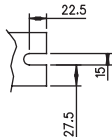

# UATYPC10/C12AY1

(unit: mm)

※Except: Drain size: (unit inch)

Detail A